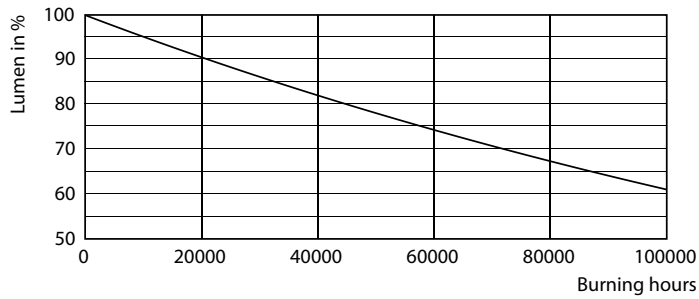

Lifetime

G13 4000K

G13 4000K