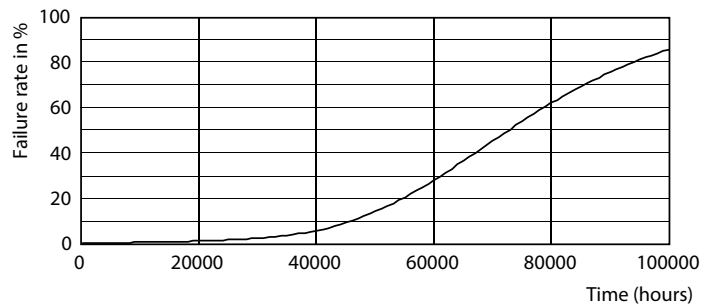

## Photometric data

G13 5000K 1150lm

G13 4000K

G13 5000K 1150lm

Lifetime

G13 4000K

G13 4000K

G13 4000K