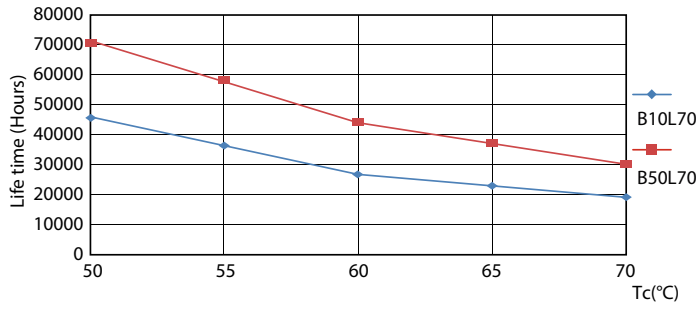

## Photometric data

G13 5000K 1150lm

G13 4000K

G13 5000K 1150lm

Lifetime

G13 4000K

G13 4000K

G13 4000K