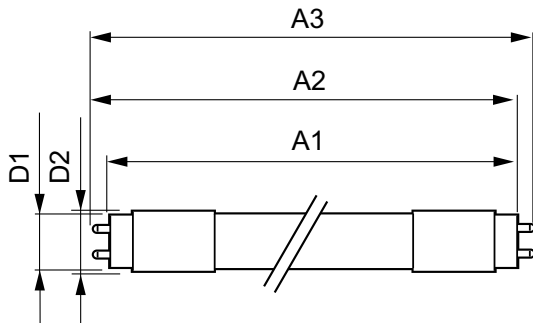

T8

Approbation Marks	RoHS compliance UL certificate DLC compliance
Energy Certifications	DLC Standard
Product Data	
Order product name	7T8/MAS/24-850/IF11/P 10/1
EAN/UPC - Product	046677541842
Order code	541847

Numerator - Quantity Per Pack	1
Numerator - Packs per outer box	10
Material Nr. (12NC)	929001987204
Net Weight (Piece)	0.080 kg
Model Number	9290019872

Dimensional drawing

TLED IF MasterClass 2ft 1100lm 5000K

Product	D1	D2	A1	A2	A3
7T8/MAS/24-850/IF11/P 10/1	25.7 mm	26.3 mm	588.6 mm	595.7 mm	602.8 mm

Photometric data

G13 5000K 1150lm