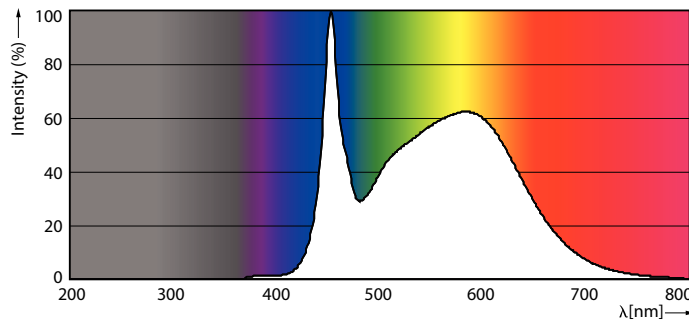

### Product data

General Information	
Base	G13 [ Medium Bi-Pin Fluorescent]
EU RoHS compliant	Yes
Nominal Lifetime (Nom)	70000 h
Switching Cycle	50000X
Light Technical	
Color Code	850 [ CCT of 5000K]
Beam Angle (Nom)	180 °
Initial lumen (Nom)	1150 lm
Correlated Color Temperature (Nom)	5000 K
Color Consistency	<5
Color Rendering Index (Nom)	80
LLMF At End Of Nominal Lifetime (Nom)	70 %
Operating and Electrical	
Input Frequency	20K to 120K Hz
Power (Rated) (Nom)	7 W
Lamp Current (Max)	240 mA
Lamp Current (Min)	80 mA

## Dimensional drawing

TLED IF MasterClass 2ft 1100lm 5000K

Product	D1	D2	A1	A2	A3
7T8/MAS/24-850/IF11/P 10/1	25.7 mm	26.3 mm	588.6 mm	595.7 mm	602.8 mm

## Photometric data

G13 5000K 1150lm

G13 4000K

G13 5000K 1150lm

Lifetime

G13 4000K

G13 4000K

G13 4000K