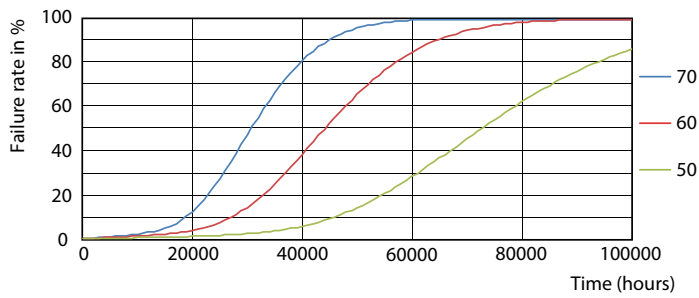

## Photometric data

G13 5000K 1150lm

G13 4000K

G13 5000K 1150lm

Lifetime

G13 4000K

G13 4000K

G13 4000K