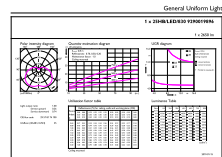

Photometric data

Spectral Power Distribution Colour - 25HB/LED/830/ND FB 6/1

General uniform lighting - 25HB/LED/830/ND FB 6/1