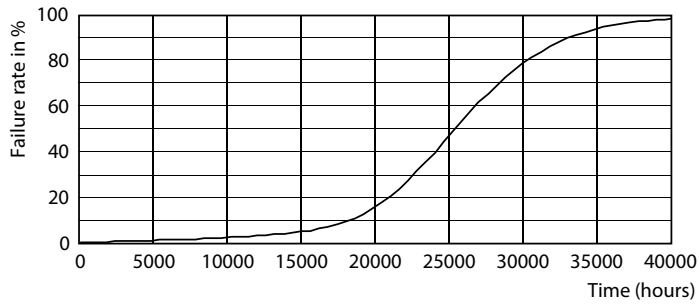

LED Highbay

Lifetime

Life Expectancy Diagram - 25HB/LED/830/ND FB 6/1

Lumen Maintenance Diagram - 25HB/LED/830/ND FB 6/1