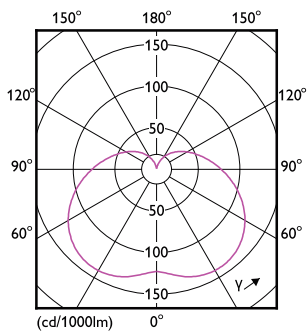

### Product data

General Information	
Cap-Base	E26 [Single Contact Medium Screw]
Nominal lifetime	25,000 hour(s)
Switching Cycle	50,000
Lighting Technology	LED
EU RoHS compliant	Yes

Light Technical	
Color Code	830 [CCT of 3000K]
Beam Angle (Nom)	200 degree(s)
Luminous Flux	2,650 lm
Color Designation	White (WH)
Correlated Color Temperature (Nom)	3000 K
Luminous Efficacy (rated) (Nom)	106.00 lm/W
Color Consistency	<6
Color rendering index (CRI)	80
LLMF At End Of Nominal Lifetime (Nom)	70 %

## Dimensional drawing

Product	D	C
25HB/LED/830/ND FB 6/1	4-11/16 inch	8-1/4 inch

## Photometric data

Spectral Power Distribution Colour - 25HB/LED/830/ND FB 6/1

General uniform lighting - 25HB/LED/830/ND FB 6/1

Light Distribution Diagram - 25HB/LED/830/ND FB 6/1