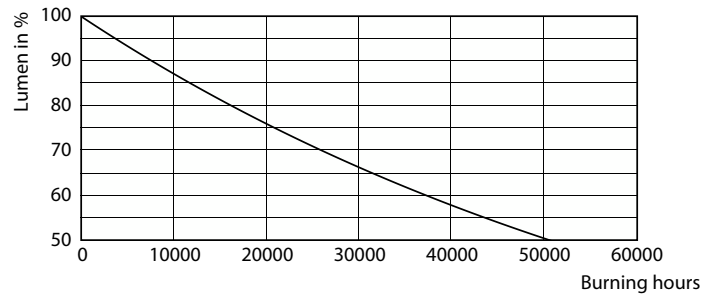

LED Highbay

Lifetime

Life Expectancy Diagram - 25HB/LED/830/ND FB 6/1

Lumen Maintenance Diagram - 25HB/LED/830/ND FB 6/1