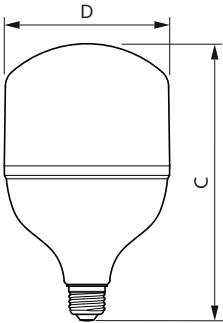

Temperature	
T-Case Maximum (Nom)	194 °F

Controls and Dimming	
Dimmable	No

Mechanical and Housing	
Bulb Finish	Frosted
Bulb Material	Plastic
Bulb Shape	T-shape

Approval and Application	
Energy Consumption kWh/1000 h	- kWh

## Dimensional drawing

Product	D	C
25HB/LED/830/ND FB 6/1	4-11/16 inch	8-1/4 inch