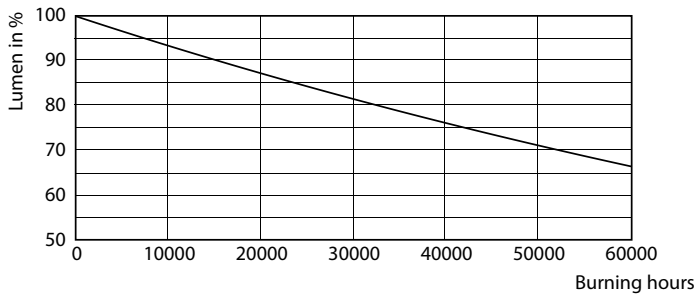

LEDtube G5 25W

Lifetime

LEDtube G5 25W LifetimeVsTc

LEDtube G5 25W FailureRate

LEDtube G5 25W

LEDtube G5 25W LumenVsTc

LEDtube G5 25W