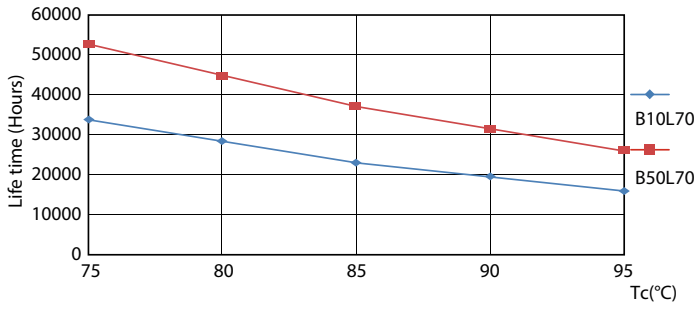

Lifetime

LEDtube G5 25W LifetimeVsTc