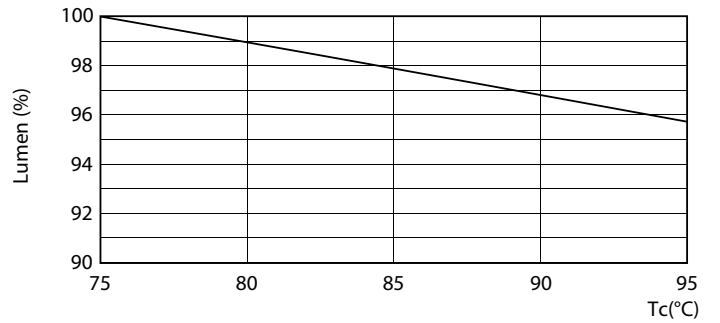

LEDtube G5 25W LumenVsTc

LEDtube G5 25W FailureRate