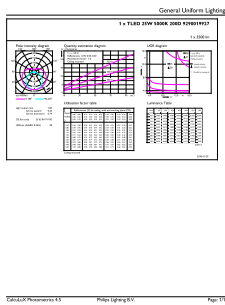

Product data

General Information		Warm Up Time to 60% Light (Nom)		0.5 s
Cap-Base	G5 [G5]	UL Type	Type B - bypass the ballast	
EU RoHS compliant	Yes	Power Factor (Nom)	0.9	
Nominal Lifetime (Nom)	50000 h	Voltage (Nom)	120-277 V	
Switching Cycle	50000X	Temperature		
Light Technical		T-Ambient (Max)	45 °C	
Color Code	850 [CCT of 5000K]	T-Ambient (Min)	-20 °C	
Beam Angle (Nom)	200 °	T-Storage (Max)	65 °C	
Luminous Flux (Nom)	3500 lm	T-Storage (Min)	-40 °C	
Correlated Color Temperature (Nom)	5000 K	T-Case Maximum (Nom)	75 °C	
Color Consistency	<5	Controls and Dimming		
Color Rendering Index (Nom)	80	Dimmable	No	
LLMF At End Of Nominal Lifetime (Nom)	70 %	Mechanical and Housing		
Operating and Electrical		Product Length	1200 mm	
Input Frequency	50 to 60 Hz	Approval and Application		
Power (Nom)	25 W	Energy Saving Product	Yes	
Lamp Current (Max)	210 mA			
Lamp Current (Min)	95 mA			
Starting Time (Nom)	0.45 s			

T5

Approval Marks	RoHS compliance UL certificate DLC compliance
Product Data	
Order product name	25T5HO/COR/46-850/MF35/G 25/1
EAN/UPC - Product	046677542078
Order code	929001992704

Numerator - Quantity Per Pack	1
Numerator - Packs per outer box	25
Material Nr. (12NC)	929001992704
Net Weight (Piece)	0.215 kg

Dimensional drawing

TLED 120-277V25W-54W 3500lm 5000K G5 ND

Product	D1	D2	A1	A2	A3
25T5HO/COR/46-850/ MF35/G 25/1	15.3 mm	18.6 mm	1147.8 mm	1154.9 mm	1162 mm

Photometric data

LEDtube G5 5000K

LEDtube G5 5000K