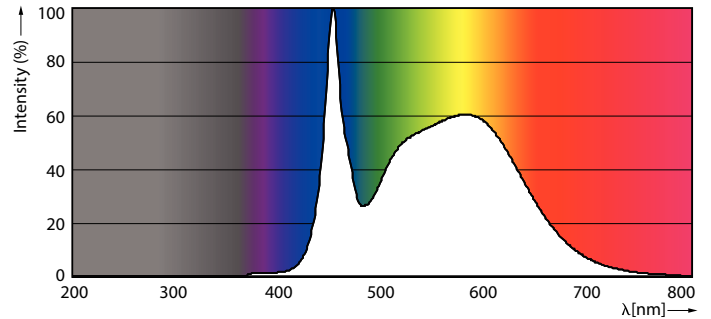

LEDtube G5 5000K