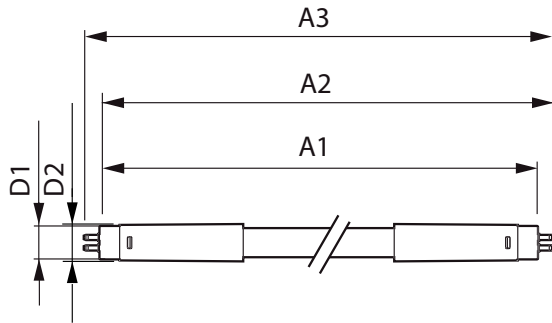

Product data

General Information		Warm Up Time to 60% Light (Nom)		0.5 s
Cap-Base	G5 [G5]	UL Type	Type B - bypass the ballast	
EU RoHS compliant	Yes	Power Factor (Nom)	0.9	
Nominal Lifetime (Nom)	50000 h	Voltage (Nom)	120-277 V	
Switching Cycle	50000X	Temperature		
Light Technical		T-Ambient (Max)	45 °C	
Color Code	850 [CCT of 5000K]	T-Ambient (Min)	-20 °C	
Beam Angle (Nom)	200 °	T-Storage (Max)	65 °C	
Luminous Flux (Nom)	3500 lm	T-Storage (Min)	-40 °C	
Correlated Color Temperature (Nom)	5000 K	T-Case Maximum (Nom)	75 °C	
Color Consistency	<5	Controls and Dimming		
Color Rendering Index (Nom)	80	Dimmable	No	
LLMF At End Of Nominal Lifetime (Nom)	70 %	Mechanical and Housing		
Operating and Electrical		Product Length	1200 mm	
Input Frequency	50 to 60 Hz	Approval and Application		
Power (Nom)	25 W	Energy Saving Product	Yes	
Lamp Current (Max)	210 mA			
Lamp Current (Min)	95 mA			
Starting Time (Nom)	0.45 s			

T5

Approval Marks	RoHS compliance UL certificate DLC compliance
Product Data	
Order product name	25T5HO/COR/46-850/MF35/G 25/1
EAN/UPC - Product	046677542078
Order code	929001992704

Numerator - Quantity Per Pack	1
Numerator - Packs per outer box	25
Material Nr. (12NC)	929001992704
Net Weight (Piece)	0.215 kg

Dimensional drawing

TLED 120-277V25W-54W 3500lm 5000K G5 ND

Product	D1	D2	A1	A2	A3
25T5HO/COR/46-850/ MF35/G 25/1	15.3 mm	18.6 mm	1147.8 mm	1154.9 mm	1162 mm

Photometric data

LEDtube G5 5000K

LEDtube G5 5000K