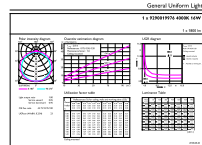

Photometric data

General Information
+ GENERAL INFORMATION

LEDtube 16W G13 840 24D ND

LEDtube 16W G13 840 24D ND