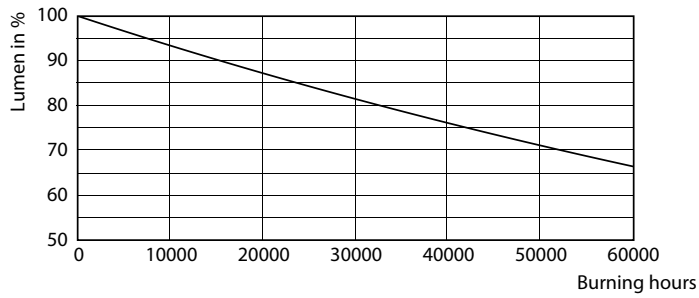

LED InstantFit Lamps

Lifetime