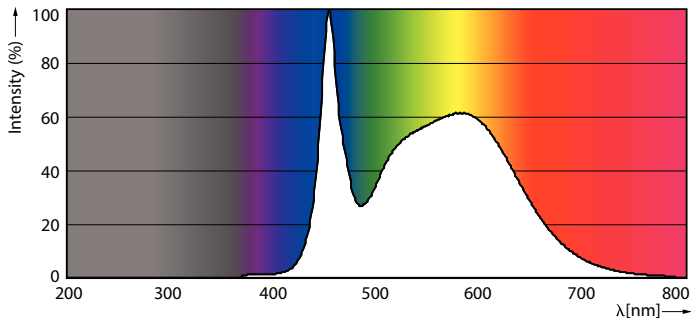

Photometric data

General Information
+ GENERAL INFORMATION

LEDtube 16W G13 840 24D ND

LEDtube 16W G13 840 24D ND