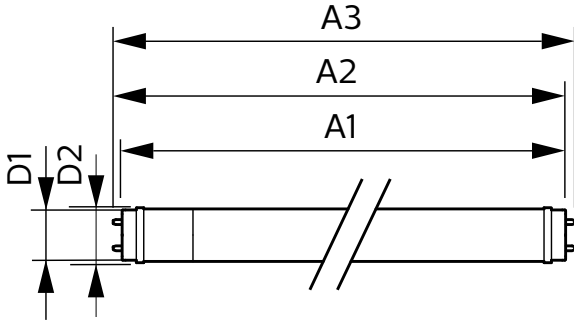

### Product data

General Information	
Cap-Base	G13 [ Medium Bi-Pin Fluorescent]
EU RoHS compliant	Yes
Nominal Lifetime (Nom)	36000 h
Switching Cycle	50000X
Light Technical	
Color Code	840 [ CCT of 4000K]
Beam Angle (Nom)	240 °
Luminous Flux (Nom)	1800 lm
Correlated Color Temperature (Nom)	4000 K
Color Consistency	<6
Color Rendering Index (Nom)	80
LLMF At End Of Nominal Lifetime (Nom)	70 %
Operating and Electrical	
Input Frequency	50 to 60 Hz
Power (Nom)	16 W
Lamp Current (Max)	130 mA
Lamp Current (Min)	47 mA
Starting Time (Nom)	0.5 s
Warm Up Time to 60% Light (Nom)	0.5 s
Power Factor (Nom)	0.9
Voltage (Nom)	120-277 V

Temperature	
T-Ambient (Max)	45 °C
T-Ambient (Min)	-20 °C
T-Storage (Max)	65 °C
T-Storage (Min)	-40 °C
T-Case Maximum (Nom)	70 °C
Controls and Dimming	
Dimmable	No
Mechanical and Housing	
Product Length	1200 mm
Approval and Application	
Energy Saving Product	Yes
Approval Marks	UL certificate RoHS compliance
Product Data	
Order product name	16T8/LED/48-840/MF18/G/Clear 1/4 FFP
EAN/UPC - Product	50046677542509
Order code	929001997603
Numerator - Quantity Per Pack	1
Numerator - Packs per outer box	1
Material Nr. (12NC)	929001997603
Net Weight (Piece)	0.250 kg

## Dimensional drawing

TLED 1200mm 16-32W 1800lm 4000K G13

Product	D1	D2	A1	A2	A3
16T8/LED/48-840/MF18/G/ Clear 1/4 FFP	25.7 mm	28 mm	1198 mm	1205 mm	1212 mm