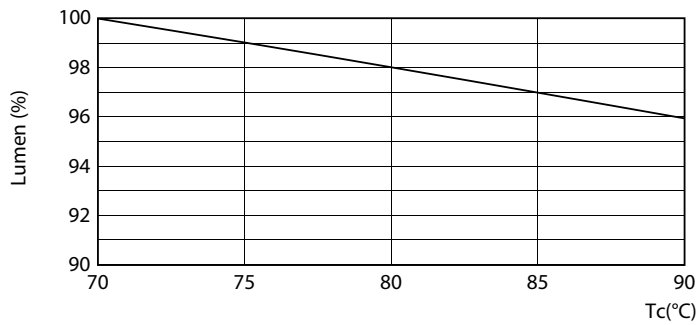

LEDtube 16W G13 840 24D ND

LEDtube 16W G13 840 24D ND