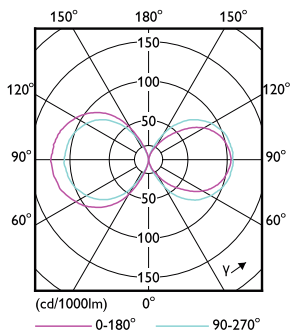

Product data

General Information		Colour Rendering Index horiz (Nom)	
Cap-Base	E27 [E27]		80
EU RoHS compliant	Yes	LLMF At End Of Nominal Lifetime (Nom)	70 %
Nominal Lifetime (Nom)	50000 h	Operating and Electrical	
Switching Cycle	50000X	Input Frequency	50 to 60 Hz
Technical Type	21-80W	Power (Rated) (Nom)	21 W
		Lamp Current (Nom)	95 mA
		Wattage Equivalent	80 W
		Starting Time (Nom)	0.45 s
		Warm Up Time to 60% Light (Nom)	0.45 s
		Power Factor (Nom)	0.95
		Voltage (Nom)	220-240 V
Light Technical			
Colour Code	840 [CCT of 4000K]		
Beam Angle (Nom)	360 °		
Luminous Flux (Nom)	3000 lm		
Colour Designation	Cool White (CW)		
Colour Temperature, horizontal (Nom)	4000 K		
Luminous Efficacy (rated) (Nom)	142.00 lm/W		
Color Consistency	<6		

Approval and Application

Energy Efficiency Label	A++
Energy Consumption kWh/1000 h	21 kWh

Product Data

Full product code	871869963816000
Order product name	TrueForce LED HPL ND 30-21W E27 840
EAN/UPC - Product	8718699638160
Order code	63816000
Numerator - Quantity Per Pack	1
Numerator - Packs per outer box	6
Material Nr. (12NC)	929002006202
Net Weight (Piece)	0.370 kg

Dimensional drawing

Tforce LED HPL ND 3klm E27 840 CL IP65

Product	D	C
TrueForce LED HPL ND 30-21W E27 840	75 mm	178 mm

Photometric data

LEDTrueForce E27 360

LEDTrueForce E27 21W 4000K

TrueForce LED Public (Urban/Road – HPL/SON)