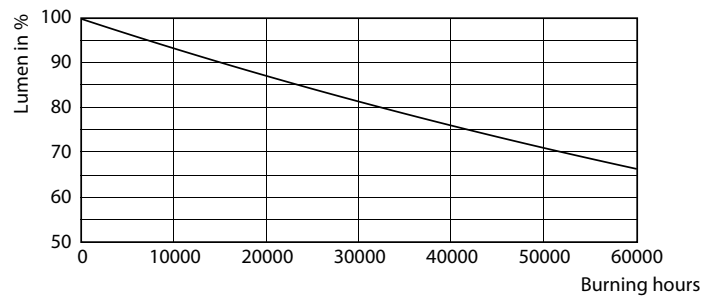

Product data

General Information		Colour Rendering Index horiz (Nom)	
Cap-Base	E27 [E27]		80
EU RoHS compliant	Yes	LLMF At End Of Nominal Lifetime (Nom)	70 %
Nominal Lifetime (Nom)	50000 h	Operating and Electrical	
Switching Cycle	50000X	Input Frequency	50 to 60 Hz
Technical Type	21-80W	Power (Rated) (Nom)	21 W
		Lamp Current (Nom)	95 mA
		Wattage Equivalent	80 W
		Starting Time (Nom)	0.45 s
		Warm Up Time to 60% Light (Nom)	0.45 s
		Power Factor (Nom)	0.95
		Voltage (Nom)	220-240 V
Light Technical			
Colour Code	840 [CCT of 4000K]		
Beam Angle (Nom)	360 °		
Luminous Flux (Nom)	3000 lm		
Colour Designation	Cool White (CW)		
Colour Temperature, horizontal (Nom)	4000 K		
Luminous Efficacy (rated) (Nom)	142.00 lm/W		
Color Consistency	<6		

Approval and Application

Energy Efficiency Label	A++
Energy Consumption kWh/1000 h	21 kWh

Product Data

Full product code	871869963816000
Order product name	TrueForce LED HPL ND 30-21W E27 840
EAN/UPC - Product	8718699638160
Order code	63816000
Numerator - Quantity Per Pack	1
Numerator - Packs per outer box	6
Material Nr. (12NC)	929002006202
Net Weight (Piece)	0.370 kg

Photometric data

LEDTrueForce E27 21W 4000K

Lifetime

LEDTrueForce Others 360

LEDTrueForce Others 360