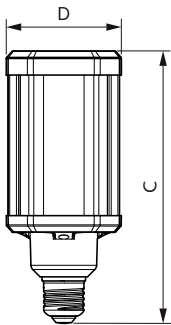

Approval and Application

Energy Efficiency Label	A++
Energy Consumption kWh/1000 h	21 kWh

Product Data

Full product code	871869963816000
Order product name	TrueForce LED HPL ND 30-21W E27 840
EAN/UPC - Product	8718699638160
Order code	63816000
Numerator - Quantity Per Pack	1
Numerator - Packs per outer box	6
Material Nr. (12NC)	929002006202
Net Weight (Piece)	0.370 kg

Dimensional drawing

Tforce LED HPL ND 3klm E27 840 CL IP65

Product	D	C
TrueForce LED HPL ND 30-21W E27 840	75 mm	178 mm

Photometric data

LEDTrueForce E27 360

LEDTrueForce E27 21W 4000K

TrueForce LED Public (Urban/Road – HPL/SON)