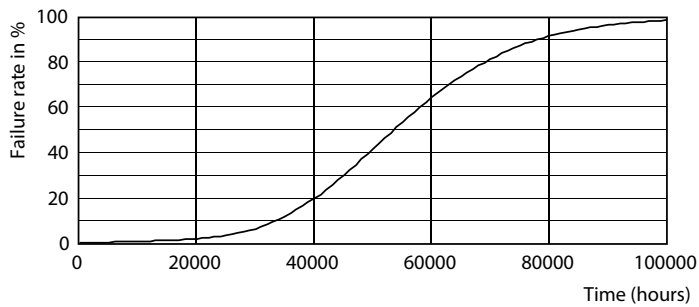

TrueForce LED Public (Urban/Road – HPL/SON)

Photometric data

LEDTrueForce E27 21W 4000K

Lifetime

LEDTrueForce Others 360