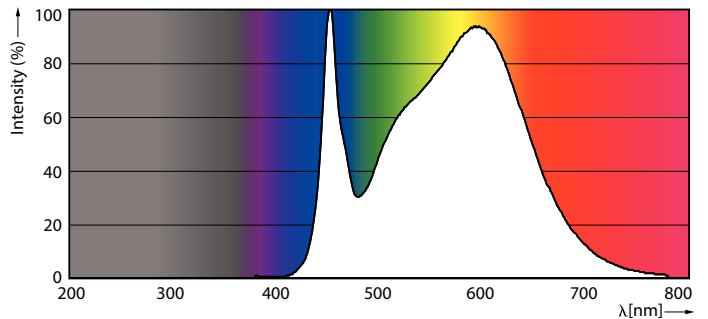

Product data

General Information		Colour Rendering Index horiz (Nom)	
Cap-Base	E27 [E27]		80
EU RoHS compliant	Yes	LLMF At End Of Nominal Lifetime (Nom)	70 %
Nominal Lifetime (Nom)	50000 h	Operating and Electrical	
Switching Cycle	50000X	Input Frequency	50 to 60 Hz
Technical Type	21-80W	Power (Rated) (Nom)	21 W
		Lamp Current (Nom)	95 mA
		Wattage Equivalent	80 W
		Starting Time (Nom)	0.45 s
		Warm Up Time to 60% Light (Nom)	0.45 s
		Power Factor (Nom)	0.95
		Voltage (Nom)	220-240 V
Light Technical			
Colour Code	840 [CCT of 4000K]		
Beam Angle (Nom)	360 °		
Luminous Flux (Nom)	3000 lm		
Colour Designation	Cool White (CW)		
Colour Temperature, horizontal (Nom)	4000 K		
Luminous Efficacy (rated) (Nom)	142.00 lm/W		
Color Consistency	<6		

Approval and Application

Energy Efficiency Label	A++
Energy Consumption kWh/1000 h	21 kWh

Product Data

Full product code	871869963816000
Order product name	TrueForce LED HPL ND 30-21W E27 840
EAN/UPC - Product	8718699638160
Order code	63816000
Numerator - Quantity Per Pack	1
Numerator - Packs per outer box	6
Material Nr. (12NC)	929002006202
Net Weight (Piece)	0.370 kg

Dimensional drawing

Tforce LED HPL ND 3klm E27 840 CL IP65

Product	D	C
TrueForce LED HPL ND 30-21W E27 840	75 mm	178 mm

Photometric data

LEDTrueForce E27 360

LEDTrueForce E27 21W 4000K

TrueForce LED Public (Urban/Road – HPL/SON)