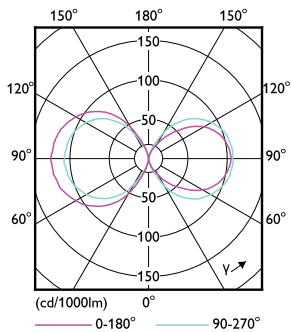

Photometric data

LEDTrueForce E27 360