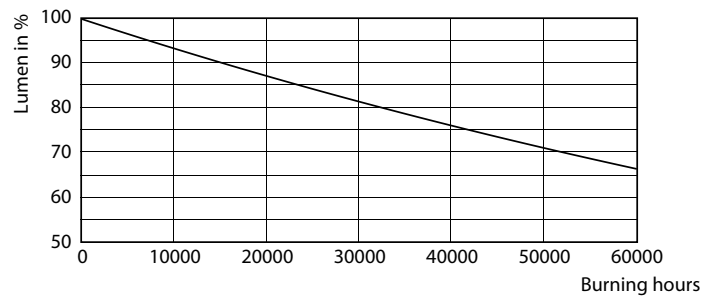

LEDTrueForce Others 360