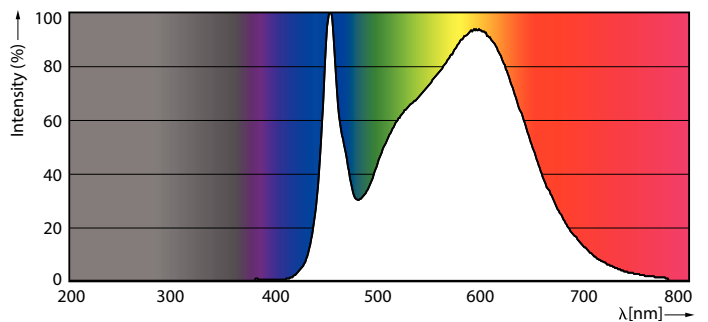

LEDTrueForce E27 21W 4000K