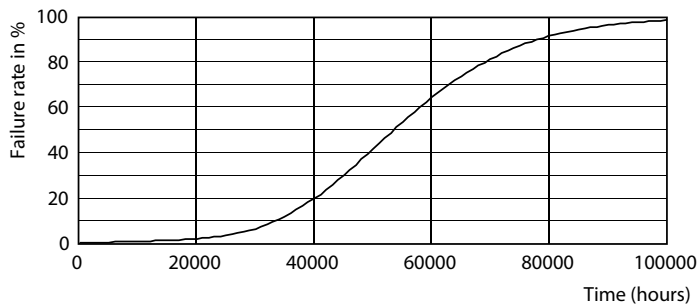

TrueForce LED Public (Urban/Road – HPL/SON)

Photometric data

LEDTrueForce E27 21W 4000K

Lifetime

LEDTrueForce Others 360