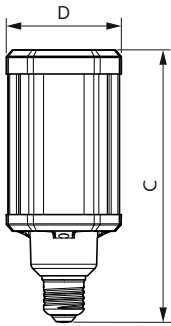

## Product Data

|                   |                 |
|-------------------|-----------------|
| Full product code | 871869963816000 |
|-------------------|-----------------|

|                                 |                                     |
|---------------------------------|-------------------------------------|
| Order product name              | TrueForce LED HPL ND 30-21W E27 840 |
| EAN/UPC – product               | 8718699638160                       |
| Order code                      | 63816000                            |
| Numerator – quantity per pack   | 1                                   |
| Numerator – packs per outer box | 6                                   |
| Material no. (12NC)             | 929002006202                        |
| Net weight (piece)              | 0.370 kg                            |

## Dimensional drawing

Tforce LED HPL ND 3klm E27 840 CL IP65

| Product                             | D     | C      |
|-------------------------------------|-------|--------|
| TrueForce LED HPL ND 30-21W E27 840 | 75 mm | 178 mm |