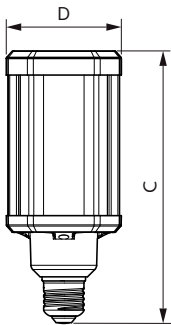

TrueForce LED Public (Urban/Road – HPL/SON)

Temperature

T-Case maximum (nom.)	80 °C

Controls and Dimming

Dimmable	No

Mechanical and Housing

Bulb finish	Clear

Approval and Application

Energy efficiency label (EEL)	A++
Energy Consumption kWh/1000 h	21 kWh

Product Data

Full product code	871869963816000
Order product name	TrueForce LED HPL ND 30-21W E27 840
EAN/UPC – product	8718699638160
Order code	63816000
Numerator – quantity per pack	1
Numerator – packs per outer box	6
Material no. (12NC)	929002006202
Net weight (piece)	0.370 kg

Dimensional drawing

Tforce LED HPL ND 3klm E27 840 CL IP65

Product	D	C
TrueForce LED HPL ND 30-21W E27 840	75 mm	178 mm