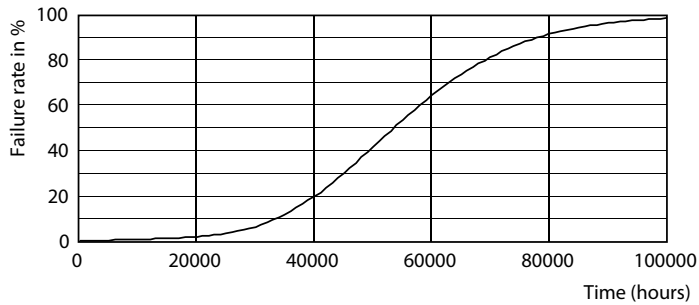

TrueForce LED Public (Urban/Road – HPL/SON)

Photometric data

© Philips Lighting B.V. 2019. Page 11 of 11

LEDTrueForce E27 21W 4000K

Lifetime

LEDTrueForce Others 360