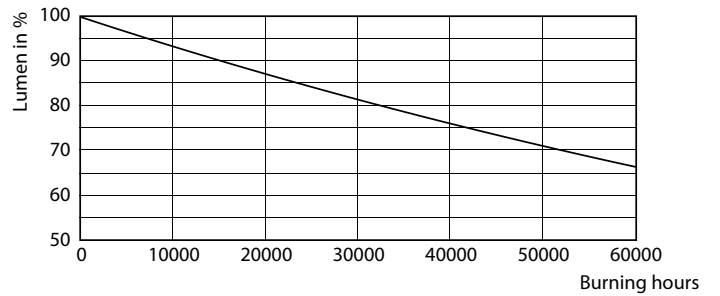

LEDTrueForce Others 360