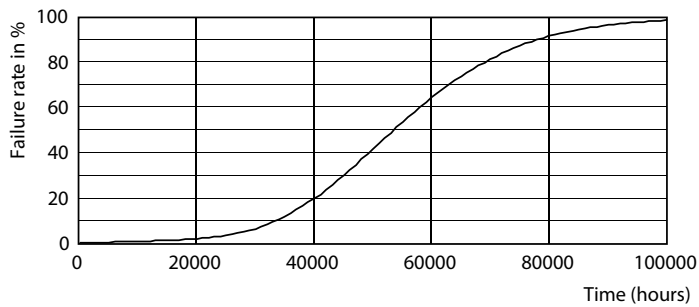

TrueForce LED Public (Urban/Road – HPL/SON)

Photometric data

© 2020 Philips Lighting B.V. Page 1/1

LEDTrueForce E27 28W 3000K

Lifetime

LEDTrueForce Others 360