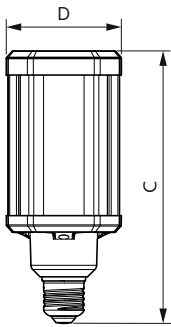

TrueForce LED Public (Urban/Road – HPL/SON)

Temperature

T-Case Maximum (Nom)	85 °C

Controls and Dimming

Dimmable	No

Mechanical and Housing

Bulb Finish	Clear

Approval and Application

Energy Efficiency Label	A++
Energy Consumption kWh/1000 h	28 kWh

Product Data

Full product code	871869963818400
Order product name	TrueForce LED HPL ND 38-28W E27 830
EAN/UPC - Product	8718699638184
Order code	63818400
Numerator - Quantity Per Pack	1
Numerator - Packs per outer box	6
Material Nr. (12NC)	929002006302
Net Weight (Piece)	0.370 kg

Dimensional drawing

Tforce LED HPL ND 4klm E27 830 CL IP65