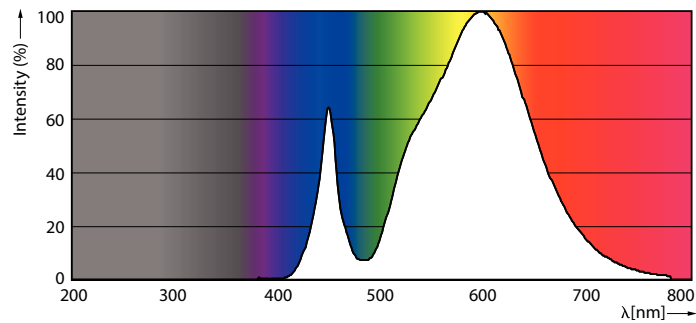

TrueForce LED Public (Road – SON)

Energy Consumption kWh/1000 h	61 kWh
Product Data	
Full product code	871869963904400
Order product name	TrueForce LED Road 84-55W E40 730
EAN/UPC - Product	8718699639044
Order code	63904400

Numerator - Quantity Per Pack	1
Numerator - Packs per outer box	6
Material Nr. (12NC)	929002007402
Net Weight (Piece)	0.432 kg

Dimensional drawing

Product	D	C
TrueForce LED Road 84-55W E40 730	71 mm	262 mm

Photometric data

LEDTrueForce SON-T 85klm E40 730