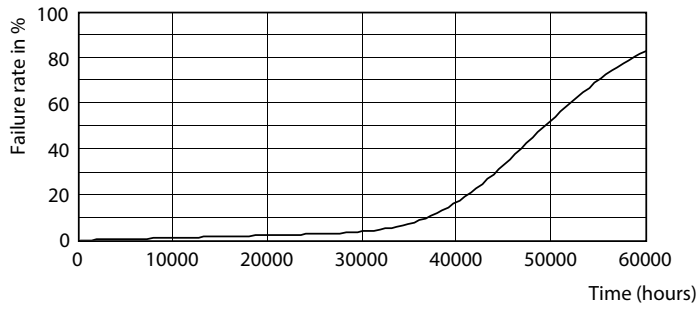

Product data

General Information		Power (Rated) (Nom)	
Cap-Base	E40 [E40]		55 W
EU RoHS compliant	Yes	Lamp Current (Nom)	1000 mA
Nominal Lifetime (Nom)	50000 h	Wattage Equivalent	100 W
Switching Cycle	50000X	Starting Time (Nom)	0.5 s
Technical Type	55-100W	Warm Up Time to 60% Light (Nom)	0.5 s
		Power Factor (Nom)	0.9
		Voltage (Nom)	88-98 V
Light Technical		Temperature	
Colour Code	730 [CCT of 3000K]	T-Case Maximum (Nom)	97 °C
Luminous Flux (Nom)	8400 lm		
Colour Designation	White (WH)	Controls and Dimming	
Colour Temperature, horizontal (Nom)	3000 K	Dimmable	No
Luminous Efficacy (rated) (Nom)	152.00 lm/W		
Color Consistency	<6	Mechanical and Housing	
Colour Rendering Index horiz (Nom)	70	Bulb Finish	Clear
LLMF At End Of Nominal Lifetime (Nom)	70 %		
Operating and Electrical		Approval and Application	
Input Frequency	50 Hz	Energy Efficiency Label	A++

Photometric data

LEDTrueForce SON-T 85klm E40 730

LEDTrueForce SON-T E40 55W

LEDTrueForce SON-T 85klm E40 730

TrueForce LED Public (Road – SON)

Lifetime

LEDTrueForce SON-T E40

LEDTrueForce SON-T E40