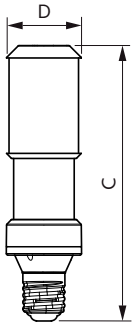

Product data

General Information		Power (Rated) (Nom)	
Cap-Base	E40 [E40]		55 W
EU RoHS compliant	Yes	Lamp Current (Nom)	1000 mA
Nominal Lifetime (Nom)	50000 h	Wattage Equivalent	100 W
Switching Cycle	50000X	Starting Time (Nom)	0.5 s
Technical Type	55-100W	Warm Up Time to 60% Light (Nom)	0.5 s
		Power Factor (Nom)	0.9
		Voltage (Nom)	88-98 V
Light Technical		Temperature	
Colour Code	730 [CCT of 3000K]	T-Case Maximum (Nom)	97 °C
Luminous Flux (Nom)	8400 lm		
Colour Designation	White (WH)	Controls and Dimming	
Colour Temperature, horizontal (Nom)	3000 K	Dimmable	No
Luminous Efficacy (rated) (Nom)	152.00 lm/W		
Color Consistency	<6	Mechanical and Housing	
Colour Rendering Index horiz (Nom)	70	Bulb Finish	Clear
LLMF At End Of Nominal Lifetime (Nom)	70 %		
Operating and Electrical		Approval and Application	
Input Frequency	50 Hz	Energy Efficiency Label	A++

Numerator - Quantity Per Pack	1
Numerator - Packs per outer box	6
Material Nr. (12NC)	929002007402
Net Weight (Piece)	0.432 kg

Dimensional drawing

TForce LED SON-T ND 8.5klm E40 730 CL

Product	D	C
TrueForce LED Road 84-55W E40 730	71 mm	262 mm