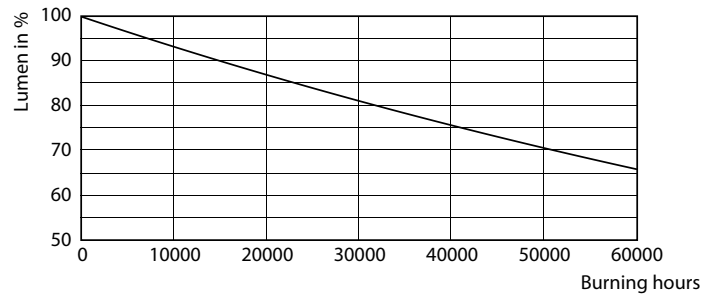

Product data

General Information		Power (Rated) (Nom)	
Cap-Base	E40 [E40]		55 W
EU RoHS compliant	Yes	Lamp Current (Nom)	1000 mA
Nominal Lifetime (Nom)	50000 h	Wattage Equivalent	100 W
Switching Cycle	50000X	Starting Time (Nom)	0.5 s
Technical Type	55-100W	Warm Up Time to 60% Light (Nom)	0.5 s
		Power Factor (Nom)	0.9
		Voltage (Nom)	88-98 V
Light Technical		Temperature	
Colour Code	730 [CCT of 3000K]	T-Case Maximum (Nom)	97 °C
Luminous Flux (Nom)	8400 lm		
Colour Designation	White (WH)	Controls and Dimming	
Colour Temperature, horizontal (Nom)	3000 K	Dimmable	No
Luminous Efficacy (rated) (Nom)	152.00 lm/W		
Color Consistency	<6	Mechanical and Housing	
Colour Rendering Index horiz (Nom)	70	Bulb Finish	Clear
LLMF At End Of Nominal Lifetime (Nom)	70 %		
Operating and Electrical		Approval and Application	
Input Frequency	50 Hz	Energy Efficiency Label	A++

Photometric data

LEDTrueForce SON-T 85klm E40 730

LEDTrueForce SON-T E40 55W

LEDTrueForce SON-T 85klm E40 730

TrueForce LED Public (Road – SON)

Lifetime

LEDTrueForce SON-T E40

LEDTrueForce SON-T E40