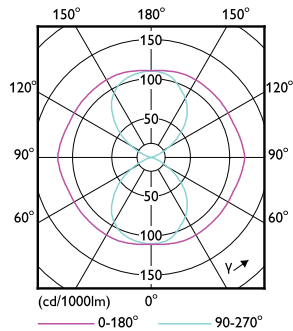

Product data

General Information		Power (Rated) (Nom)	
Cap-Base	E40 [E40]		55 W
EU RoHS compliant	Yes	Lamp Current (Nom)	1000 mA
Nominal Lifetime (Nom)	50000 h	Wattage Equivalent	100 W
Switching Cycle	50000X	Starting Time (Nom)	0.5 s
Technical Type	55-100W	Warm Up Time to 60% Light (Nom)	0.5 s
		Power Factor (Nom)	0.9
		Voltage (Nom)	88-98 V
Light Technical		Temperature	
Colour Code	730 [CCT of 3000K]	T-Case Maximum (Nom)	97 °C
Luminous Flux (Nom)	8400 lm		
Colour Designation	White (WH)	Controls and Dimming	
Colour Temperature, horizontal (Nom)	3000 K	Dimmable	No
Luminous Efficacy (rated) (Nom)	152.00 lm/W		
Color Consistency	<6	Mechanical and Housing	
Colour Rendering Index horiz (Nom)	70	Bulb Finish	Clear
LLMF At End Of Nominal Lifetime (Nom)	70 %		
Operating and Electrical		Approval and Application	
Input Frequency	50 Hz	Energy Efficiency Label	A++

Numerator - Quantity Per Pack	1
Numerator - Packs per outer box	6
Material Nr. (12NC)	929002007402
Net Weight (Piece)	0.432 kg

Dimensional drawing

TForce LED SON-T ND 8.5klm E40 730 CL

Product	D	C
TrueForce LED Road 84-55W E40 730	71 mm	262 mm

Photometric data

LEDTrueForce SON-T 85klm E40 730

LEDTrueForce SON-T E40 55W

LEDTrueForce SON-T 85klm E40 730

TrueForce LED Public (Road – SON)

Lifetime

LEDTrueForce SON-T E40

LEDTrueForce SON-T E40