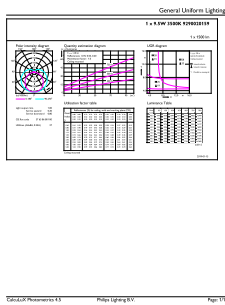

### Product data

General Information	
Base	G13 [ Medium Bi-Pin Fluorescent]
Nominal Lifetime (Nom)	70000 h
Switching Cycle	50000X
B50L70	70000 h
Light Technical	
Color Code	835 [ CCT of 3500K]
Beam Angle (Nom)	180 °
Initial lumen (Nom)	1500 lm
Luminous Flux (Rated) (Nom)	1500 lm
Rated Beam Angle	180 °
Correlated Color Temperature (Nom)	3500 K
Color Consistency	<6
Color Rendering Index (Nom)	80
LLMF At End Of Nominal Lifetime (Nom)	70 %
Operating and Electrical	
Input Frequency	50 to 60 Hz
Power (Rated) (Nom)	9.5 W

# T8

<b>Approbation Marks</b>	RoHS compliance UL certificate DLC compliance
<b>Product Data</b>	
Order product name	9.5T8/MAS/48-835/IF15/P 10/1
EAN/UPC - Product	046677473983
Order code	473982

<b>Numerator - Quantity Per Pack</b>	1
<b>Numerator - Packs per outer box</b>	10
<b>Material Nr. (12NC)</b>	929002015904
<b>Net Weight (Piece)</b>	0.220 kg
<b>Model Number</b>	9290020159

## Dimensional drawing

TLED 1200mmT8 120-277 9.5W 1500lm 3500K

Product	D1	D2	A1	A2	A3
9.5T8/MAS/48-835/IF15/P 10/1	25.7 mm	28 mm	1198.1 mm	1205.2 mm	1212.3 mm

## Photometric data

LEDtube 1200mm T8 9,5W 1500lm 3500K

LEDtube 1200mm T8 9,5W 1500lm 3500K

LEDtube 1200mm T8 9,5W