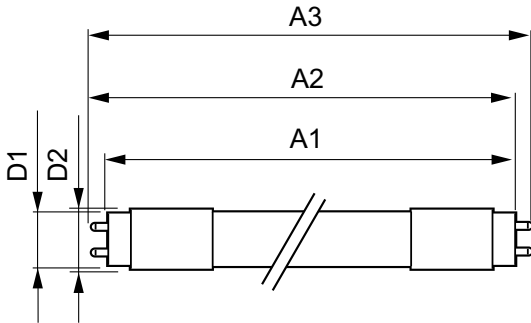

## 9.5T8/MAS/48-835/IF15/P 10/1

Our TLEDs are available in InstantFit (Type A / Type C) or MainsFit (Ballast bypass / Type B) versions. The InstantFit lamps work on a broad variety of ballasts and LED drivers. Only InstantFit has over 15,000 lamp & ballast combinations delivering even light output, energy savings and a long lifetime. Our MainsFit products feature a double-ended design, simplifying installation while a proprietary safety circuit minimizes a shock risk. Lamp sizes range from 2-foot to 8-foot and U-bend with a variety of lumen outputs.

### Product data

General Information	
Base	G13 [ Medium Bi-Pin Fluorescent]
Nominal Lifetime (Nom)	70000 h
Switching Cycle	50000X
B50L70	70000 h
Light Technical	
Color Code	835 [ CCT of 3500K]
Beam Angle (Nom)	180 °
Initial lumen (Nom)	1500 lm
Luminous Flux (Rated) (Nom)	1500 lm
Rated Beam Angle	180 °
Correlated Color Temperature (Nom)	3500 K
Color Consistency	<6
Color Rendering Index (Nom)	80
LLMF At End Of Nominal Lifetime (Nom)	70 %
Operating and Electrical	
Input Frequency	50 to 60 Hz
Power (Rated) (Nom)	9.5 W

# T8

<b>Approbation Marks</b>	RoHS compliance UL certificate DLC compliance
<b>Product Data</b>	
Order product name	9.5T8/MAS/48-835/IF15/P 10/1
EAN/UPC - Product	046677473983
Order code	473982

<b>Numerator - Quantity Per Pack</b>	1
<b>Numerator - Packs per outer box</b>	10
<b>Material Nr. (12NC)</b>	929002015904
<b>Net Weight (Piece)</b>	0.220 kg
<b>Model Number</b>	9290020159

## Dimensional drawing

TLED 1200mmT8 120-277 9.5W 1500lm 3500K

Product	D1	D2	A1	A2	A3
9.5T8/MAS/48-835/IF15/P 10/1	25.7 mm	28 mm	1198.1 mm	1205.2 mm	1212.3 mm