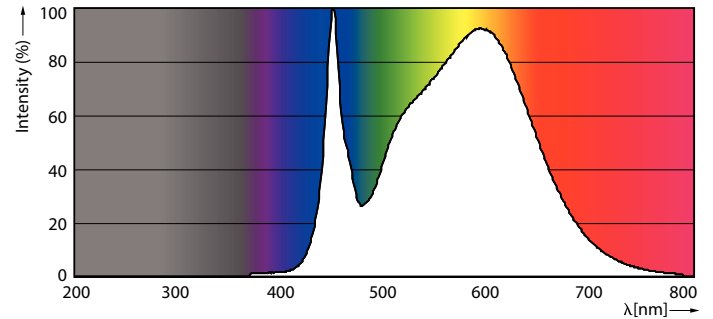

LEDtube 1200mm T8 9,5W 1500lm 3500K