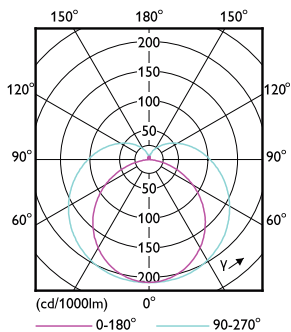

### Product data

General Information	
Base	G13 [ Medium Bi-Pin Fluorescent]
Nominal Lifetime (Nom)	70000 h
Switching Cycle	50000X
B50L70	70000 h
Light Technical	
Color Code	835 [ CCT of 3500K]
Beam Angle (Nom)	180 °
Initial lumen (Nom)	1500 lm
Luminous Flux (Rated) (Nom)	1500 lm
Rated Beam Angle	180 °
Correlated Color Temperature (Nom)	3500 K
Color Consistency	<6
Color Rendering Index (Nom)	80
LLMF At End Of Nominal Lifetime (Nom)	70 %
Operating and Electrical	
Input Frequency	50 to 60 Hz
Power (Rated) (Nom)	9.5 W

## Dimensional drawing

TLED 1200mmT8 120-277 9.5W 1500lm 3500K

Product	D1	D2	A1	A2	A3
9.5T8/MAS/48-835/IF15/P 10/1	25.7 mm	28 mm	1198.1 mm	1205.2 mm	1212.3 mm

## Photometric data

LEDtube 1200mm T8 9,5W 1500lm 3500K

LEDtube 1200mm T8 9,5W 1500lm 3500K

LEDtube 1200mm T8 9,5W