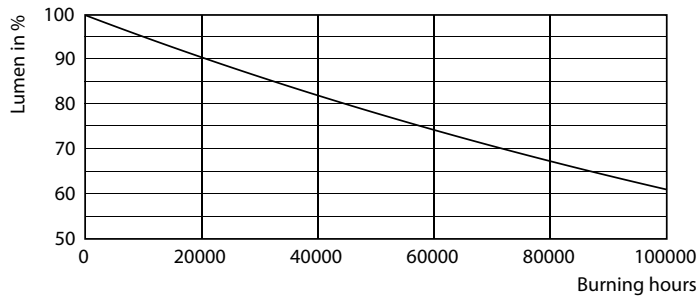

### Product data

General Information	
Base	G13 [ Medium Bi-Pin Fluorescent]
Nominal Lifetime (Nom)	70000 h
Switching Cycle	50000X
B50L70	70000 h
Light Technical	
Color Code	835 [ CCT of 3500K]
Beam Angle (Nom)	180 °
Initial lumen (Nom)	1500 lm
Luminous Flux (Rated) (Nom)	1500 lm
Rated Beam Angle	180 °
Correlated Color Temperature (Nom)	3500 K
Color Consistency	<6
Color Rendering Index (Nom)	80
LLMF At End Of Nominal Lifetime (Nom)	70 %
Operating and Electrical	
Input Frequency	50 to 60 Hz
Power (Rated) (Nom)	9.5 W

## Lifetime

LEDtube 1200mm T8 9,5W

LEDtube 1200mm T8 9,5W LumenVsTc

LEDtube 1200mm T8 9,5W FailureRate

LEDtube 1200mm T8 9,5W LifetimeVsTc

LEDtube 1200mm T8 9,5W