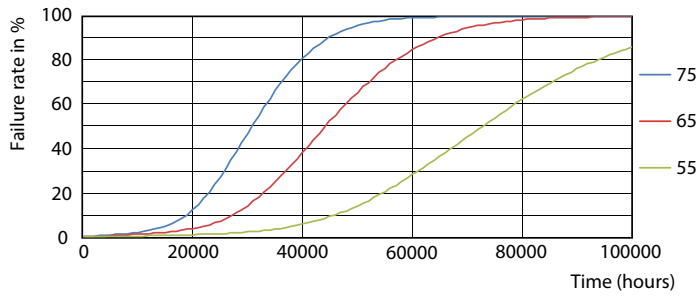

T8

Lifetime

LEDtube 1200mm T8 9,5W LifetimeVsTc

LEDtube 1200mm T8 9,5W