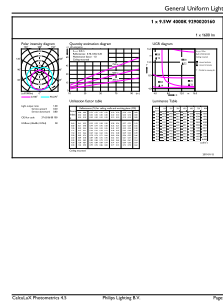

### Product data

General Information	
Base	G13 [ Medium Bi-Pin Fluorescent]
Nominal Lifetime (Nom)	70000 h
Switching Cycle	50000X
B50L70	70000 h
Light Technical	
Color Code	841 [ CCT of 4100K (841)]
Beam Angle (Nom)	180 °
Initial lumen (Nom)	1600 lm
Luminous Flux (Rated) (Nom)	1600 lm
Rated Beam Angle	180 °
Correlated Color Temperature (Nom)	4000 K
Color Consistency	<6
Color Rendering Index (Nom)	80
LLMF At End Of Nominal Lifetime (Nom)	70 %
Operating and Electrical	
Input Frequency	50 to 60 Hz
Power (Rated) (Nom)	9.5 W

# T8

<b>Approbation Marks</b>	RoHS compliance UL certificate DLC compliance
<b>Product Data</b>	
Order product name	9.5T8/MAS/48-840/IF16/P 10/1
EAN/UPC - Product	046677473990
Order code	473990

<b>Numerator - Quantity Per Pack</b>	1
<b>Numerator - Packs per outer box</b>	10
<b>Material Nr. (12NC)</b>	929002016004
<b>Net Weight (Piece)</b>	0.220 kg
<b>Model Number</b>	9290020160

## Dimensional drawing

Product	D1	D2	A1	A2	A3
9.5T8/MAS/48-840/IF16/P 10/1	25.7 mm	28 mm	1198.1 mm	1205.2 mm	1212.3 mm

TLED 1200mmT8 120-277 9.5W 1600lm 4000K

## Photometric data

LEDtube 1200mm T8 9,5W 1600lm 4000K

LEDtube 1200mm T8 9,5W 1600lm 4000K

LEDtube 1200mm T8 9,5W