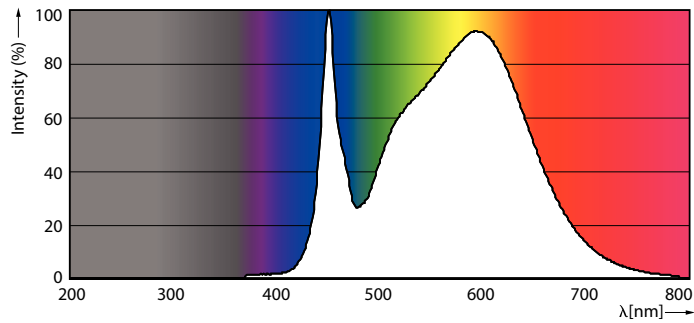

Photometric data

LEDtube 1200mm T8 9,5W 1600lm 4000K