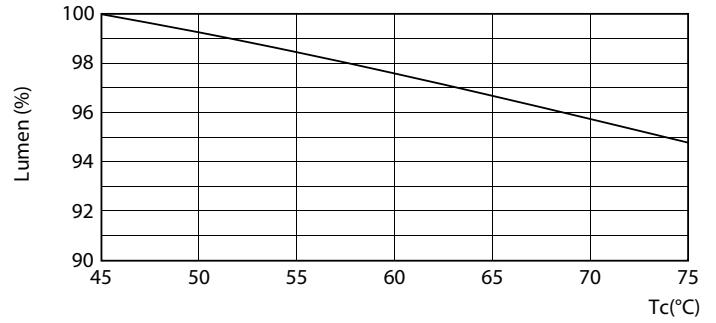

LEDtube 1200mm T8 9,5W LumenVsTc

T8

Lifetime