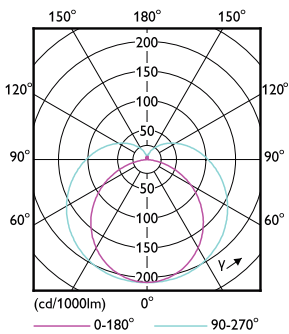

### Product data

General Information	
Base	G13 [ Medium Bi-Pin Fluorescent]
Nominal Lifetime (Nom)	70000 h
Switching Cycle	50000X
B50L70	70000 h
Light Technical	
Color Code	841 [ CCT of 4100K (841)]
Beam Angle (Nom)	180 °
Initial lumen (Nom)	1600 lm
Luminous Flux (Rated) (Nom)	1600 lm
Rated Beam Angle	180 °
Correlated Color Temperature (Nom)	4000 K
Color Consistency	<6
Color Rendering Index (Nom)	80
LLMF At End Of Nominal Lifetime (Nom)	70 %
Operating and Electrical	
Input Frequency	50 to 60 Hz
Power (Rated) (Nom)	9.5 W

## Dimensional drawing

Product	D1	D2	A1	A2	A3
9.5T8/MAS/48-840/IF16/P 10/1	25.7 mm	28 mm	1198.1 mm	1205.2 mm	1212.3 mm

TLED 1200mmT8 120-277 9.5W 1600lm 4000K

## Photometric data

LEDtube 1200mm T8 9,5W 1600lm 4000K

LEDtube 1200mm T8 9,5W 1600lm 4000K

LEDtube 1200mm T8 9,5W