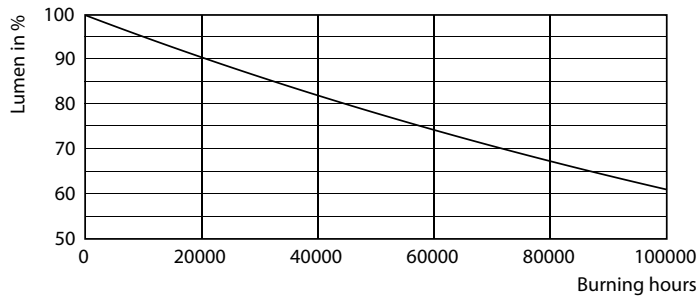

### Product data

General Information	
Base	G13 [ Medium Bi-Pin Fluorescent]
Nominal Lifetime (Nom)	70000 h
Switching Cycle	50000X
B50L70	70000 h
Light Technical	
Color Code	841 [ CCT of 4100K (841)]
Beam Angle (Nom)	180 °
Initial lumen (Nom)	1600 lm
Luminous Flux (Rated) (Nom)	1600 lm
Rated Beam Angle	180 °
Correlated Color Temperature (Nom)	4000 K
Color Consistency	<6
Color Rendering Index (Nom)	80
LLMF At End Of Nominal Lifetime (Nom)	70 %
Operating and Electrical	
Input Frequency	50 to 60 Hz
Power (Rated) (Nom)	9.5 W

## Lifetime

LEDtube 1200mm T8 9,5W

LEDtube 1200mm T8 9,5W LumenVsTc

LEDtube 1200mm T8 9,5W FailureRate

LEDtube 1200mm T8 9,5W LifetimeVsTc

LEDtube 1200mm T8 9,5W