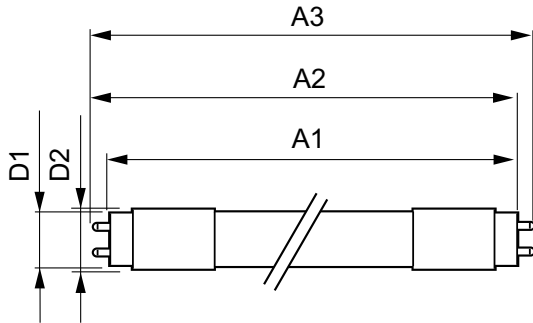

## 9.5T8/MAS/48-840/IF16/P 10/1

Our TLEDs are available in InstantFit (Type A / Type C) or MainsFit (Ballast bypass / Type B) versions. The InstantFit lamps work on a broad variety of ballasts and LED drivers. Only InstantFit has over 15,000 lamp & ballast combinations delivering even light output, energy savings and a long lifetime. Our MainsFit products feature a double-ended design, simplifying installation while a proprietary safety circuit minimizes a shock risk. Lamp sizes range from 2-foot to 8-foot and U-bend with a variety of lumen outputs.

### Product data

General Information	
Base	G13 [ Medium Bi-Pin Fluorescent]
Nominal Lifetime (Nom)	70000 h
Switching Cycle	50000X
B50L70	70000 h
Light Technical	
Color Code	841 [ CCT of 4100K (841)]
Beam Angle (Nom)	180 °
Initial lumen (Nom)	1600 lm
Luminous Flux (Rated) (Nom)	1600 lm
Rated Beam Angle	180 °
Correlated Color Temperature (Nom)	4000 K
Color Consistency	<6
Color Rendering Index (Nom)	80
LLMF At End Of Nominal Lifetime (Nom)	70 %
Operating and Electrical	
Input Frequency	50 to 60 Hz
Power (Rated) (Nom)	9.5 W

# T8

<b>Approbation Marks</b>	RoHS compliance UL certificate DLC compliance
<b>Product Data</b>	
Order product name	9.5T8/MAS/48-840/IF16/P 10/1
EAN/UPC - Product	046677473990
Order code	473990

<b>Numerator - Quantity Per Pack</b>	1
<b>Numerator - Packs per outer box</b>	10
<b>Material Nr. (12NC)</b>	929002016004
<b>Net Weight (Piece)</b>	0.220 kg
<b>Model Number</b>	9290020160

## Dimensional drawing

Product	D1	D2	A1	A2	A3
9.5T8/MAS/48-840/IF16/P 10/1	25.7 mm	28 mm	1198.1 mm	1205.2 mm	1212.3 mm

TLED 1200mmT8 120-277 9.5W 1600lm 4000K