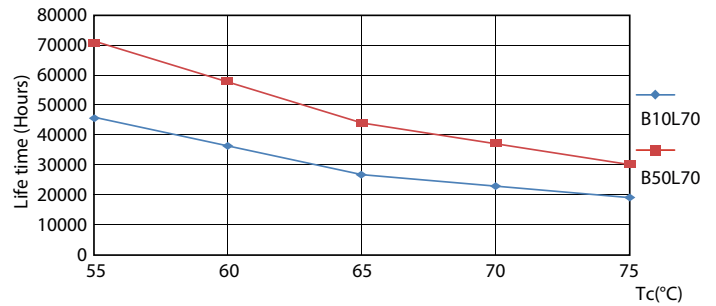

LEDtube 1200mm T8 9,5W LifetimeVsTc