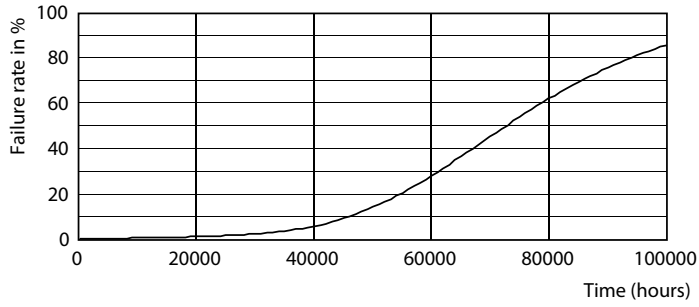

T8

Lifetime

LEDtube 1200mm T8 9,5W