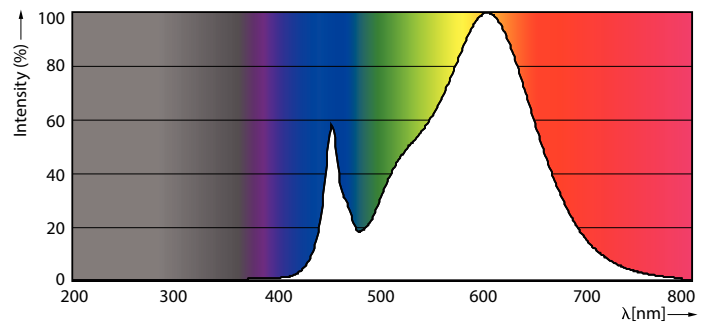

LEDtube 15,5W G13 T8 830

Page 11

LEDtube 15,5W G13 T8 830