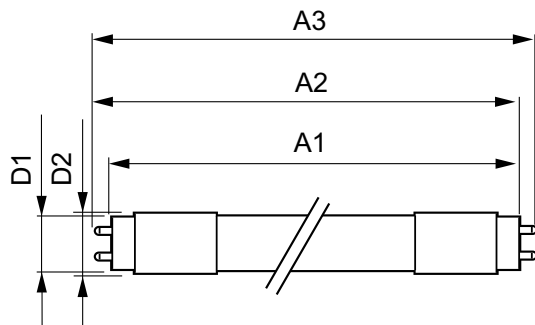

### Product data

General Information		Starting Time (Nom)	
Cap-Base	G13 [ Medium Bi-Pin Fluorescent]		0.5 s
EU RoHS compliant	Yes	Warm Up Time to 60% Light (Nom)	0.5 s
Nominal Lifetime (Nom)	70000 h	Power Factor (Nom)	0.9
Switching Cycle	50000X	Voltage (Nom)	120-277 V
Light Technical		Temperature	
Color Code	830 [ CCT of 3000K]	T-Ambient (Max)	55 °C
Beam Angle (Nom)	180 °	T-Ambient (Min)	-20 °C
Luminous Flux (Nom)	2300 lm	T-Storage (Max)	65 °C
Color Designation	White (WH)	T-Storage (Min)	-40 °C
Correlated Color Temperature (Nom)	3000 K	T-Case Maximum (Nom)	50 °C
Luminous Efficacy (rated) (Nom)	148.00 lm/W	Controls and Dimming	
Color Consistency	<6	Dimmable	No
Color Rendering Index (Nom)	80	Mechanical and Housing	
LLMF At End Of Nominal Lifetime (Nom)	70 %	Product Length	1200 mm
Operating and Electrical		Approval and Application	
Input Frequency	50 to 60 Hz	Energy Efficiency Label (EEL)	Not applicable
Power (Nom)	15.5 W		

## Product Data

Order product name	15.5T8/MAS/48-830/IF23/P 25/1
EAN/UPC - Product	046677545178

Order code	929002016204
Numerator - Quantity Per Pack	1
Numerator - Packs per outer box	25
Material Nr. (12NC)	929002016204
Net Weight (Piece)	0.220 kg

## Dimensional drawing

TLED 1200mmT8 120-277 15.5W 2300lm 3000K

Product	D1	D2	A1	A2	A3
15.5T8/MAS/48-830/IF23/P 25/1	25.7 mm	28 mm	1198.1 mm	1205.2 mm	1212.3 mm