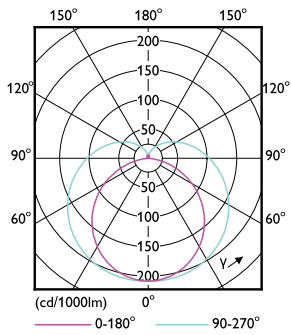

Photometric data

LEDtube 15,5W G13 T8