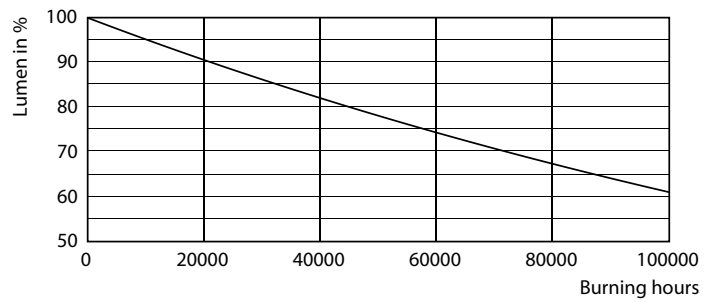

T8

Lifetime

LEDtube 15,5W G13 T8