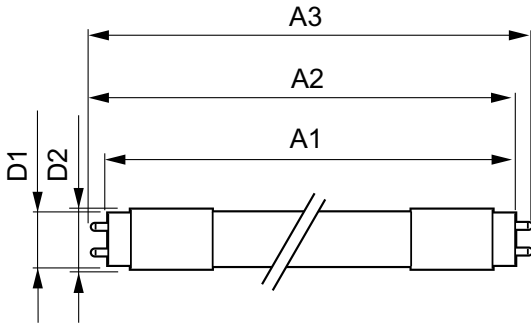

## 15.5T8/MAS/48-835/IF24/P 25/1

Our TLEDs are available in InstantFit (Type A / Type C) or MainsFit (Ballast bypass / Type B) versions. The InstantFit lamps work on a broad variety of ballasts and LED drivers. Only InstantFit has over 15,000 lamp & ballast combinations delivering even light output, energy savings and a long lifetime. Our MainsFit products feature a double-ended design, simplifying installation while a proprietary safety circuit minimizes a shock risk. Lamp sizes range from 2-foot to 8-foot and U-bend with a variety of lumen outputs.

### Product data

General Information	
Cap-Base	G13 [ Medium Bi-Pin Fluorescent]
Nominal Lifetime (Nom)	70000 h
Switching Cycle	50000X
B50L70	70000 h
Light Technical	
Color Code	835 [ CCT of 3500K]
Beam Angle (Nom)	180 °
Luminous Flux (Nom)	2400 lm
Luminous Flux (Rated) (Nom)	2400 lm
Rated Beam Angle	180 °
Correlated Color Temperature (Nom)	3500 K
Color Consistency	<6
Color Rendering Index (Nom)	80
LLMF At End Of Nominal Lifetime (Nom)	70 %
Operating and Electrical	
Input Frequency	50 to 60 Hz
Power (Nom)	15.5 W

# T8

<b>Approval Marks</b>	RoHS compliance UL certificate DLC compliance
<b>Product Data</b>	
Order product name	15.5T8/MAS/48-835/IF24/P 25/1
EAN/UPC - Product	046677545185
Order code	929002016304

<b>Numerator - Quantity Per Pack</b>	1
<b>Numerator - Packs per outer box</b>	25
<b>Material Nr. (12NC)</b>	929002016304
<b>Net Weight (Piece)</b>	0.230 kg

## Dimensional drawing

Product	D1	D2	A1	A2	A3
15.5T8/MAS/48-835/IF24/P 25/1	25.7 mm	28 mm	1198.1 mm	1205.2 mm	1212.3 mm

TLED 1200mmT8 120-277 15.5W 2400lm 3500K