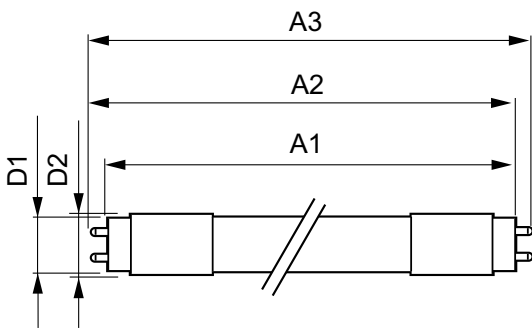

T8

Mechanical and Housing

Product Length 1200 mm

Approval and Application

Energy Efficiency Label (EEL) Not applicable
Energy Saving Product Yes
Approval Marks RoHS compliance UL certificate DLC compliance
Energy Consumption kWh/1000 h - kWh

Product Data

Order product name 15.5T8/MAS/48-840/IF25/P/DIM 25/1
EAN/UPC - Product 046677545192
Order code 929002016404
Numerator - Quantity Per Pack 1
Numerator - Packs per outer box 25
Material Nr. (12NC) 929002016404
Net Weight (Piece) 0.230 kg

Dimensional drawing

TLED 1200mmT8 120-277 15.5W 2500lm 4000K

Product	D1	D2	A1	A2	A3
15.5T8/MAS/48-840/ IF25/P/DIM 25/1	25.7 mm	28 mm	1198.1 mm	1205.2 mm	1212.3 mm