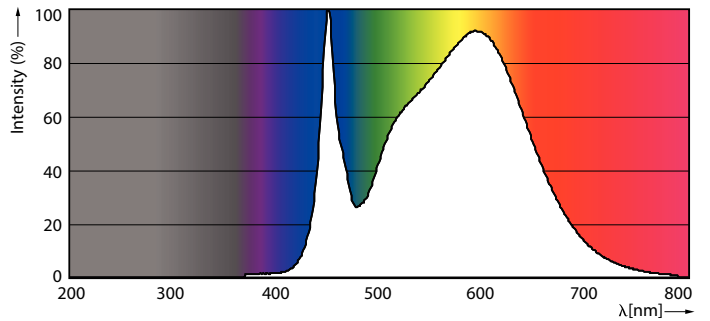

LEDtube 15,5W G13 T8 840