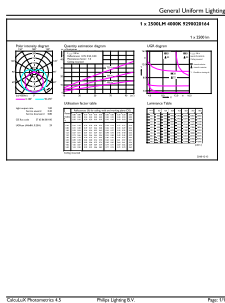

Photometric data

LEDtube 15,5W G13 T8 840