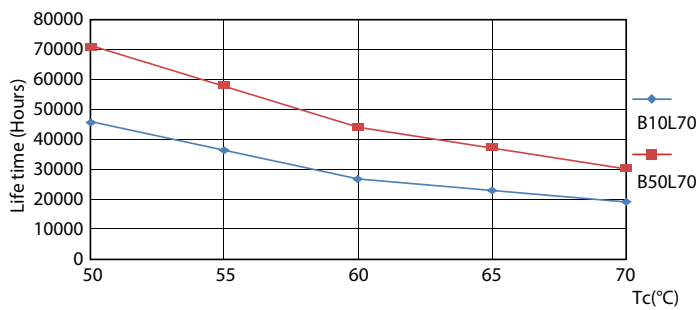

Product data

General Information		Warm Up Time to 60% Light (Nom)	
Cap-Base	G13 [Medium Bi-Pin Fluorescent]		0.5 s
EU RoHS compliant	Yes	Power Factor (Nom)	0.9
Nominal Lifetime (Nom)	70000 h	Voltage (Nom)	120-277 V
Switching Cycle	50000X	Temperature	
Light Technical		T-Ambient (Max)	55 °C
Color Code	850 [CCT of 5000K]	T-Ambient (Min)	-20 °C
Beam Angle (Nom)	180 °	T-Storage (Max)	65 °C
Luminous Flux (Nom)	2500 lm	T-Storage (Min)	-40 °C
Luminous Flux (Rated) (Nom)	2500 lm	T-Case Maximum (Nom)	50 °C
Correlated Color Temperature (Nom)	5000 K	Controls and Dimming	
Color Consistency	<5	Dimmable	No
Color Rendering Index (Nom)	80	Mechanical and Housing	
LLMF At End Of Nominal Lifetime (Nom)	70 %	Product Length	1200 mm
Operating and Electrical		Approval and Application	
Input Frequency	50 to 60 Hz	Energy Saving Product	Yes
Power (Nom)	15.5 W		
Starting Time (Nom)	0.5 s		

LEDtube 15,5W G13 T8

T8

Lifetime

LEDtube 15,5W G13 T8 LumenVsTc

LEDtube 15,5W G13 T8

LEDtube 15,5W G13 T8 FailureRate

LEDtube 15,5W G13 T8

LEDtube 15,5W G13 T8 LifetimeVsTc