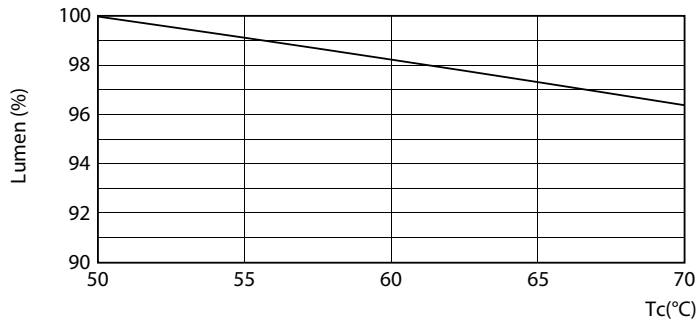

T8

Lifetime

LEDtube 15,5W G13 T8 LumenVsTc