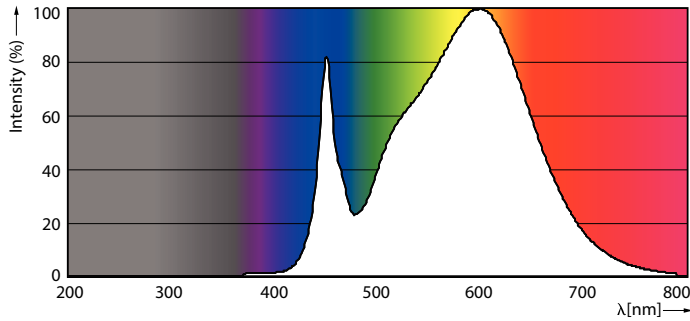

Photometric data

LEDtube 15,5W G13 T8 850