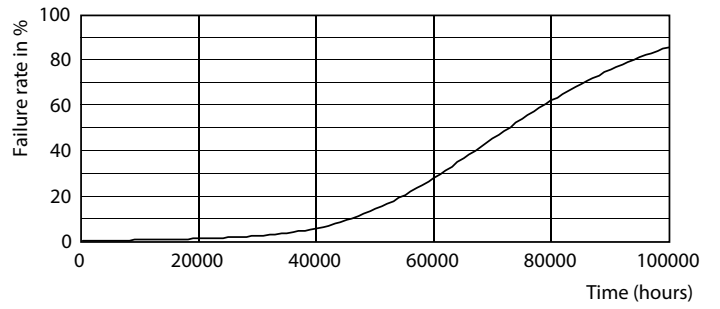

LEDtube 15,5W G13 T8

T8

Lifetime