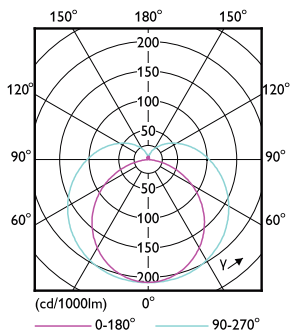

Product data

General Information		Warm Up Time to 60% Light (Nom)	
Cap-Base	G13 [Medium Bi-Pin Fluorescent]		0.5 s
EU RoHS compliant	Yes	Power Factor (Nom)	0.9
Nominal Lifetime (Nom)	70000 h	Voltage (Nom)	120-277 V
Switching Cycle	50000X	Temperature	
Light Technical		T-Ambient (Max)	55 °C
Color Code	850 [CCT of 5000K]	T-Ambient (Min)	-20 °C
Beam Angle (Nom)	180 °	T-Storage (Max)	65 °C
Luminous Flux (Nom)	2500 lm	T-Storage (Min)	-40 °C
Luminous Flux (Rated) (Nom)	2500 lm	T-Case Maximum (Nom)	50 °C
Correlated Color Temperature (Nom)	5000 K	Controls and Dimming	
Color Consistency	<5	Dimmable	No
Color Rendering Index (Nom)	80	Mechanical and Housing	
LLMF At End Of Nominal Lifetime (Nom)	70 %	Product Length	1200 mm
Operating and Electrical		Approval and Application	
Input Frequency	50 to 60 Hz	Energy Saving Product	Yes
Power (Nom)	15.5 W		
Starting Time (Nom)	0.5 s		

Dimensional drawing

TLED 1200mmT8 120-277 15.5W 2500lm 5000K

Product	D1	D2	A1	A2	A3
15.5T8/MAS/48-850/IF25/P 25/1	25.7 mm	28 mm	1198.1 mm	1205.2 mm	1212.3 mm

Photometric data

LEDtube 15,5W G13 T8 850

LEDtube 15,5W G13 T8 850