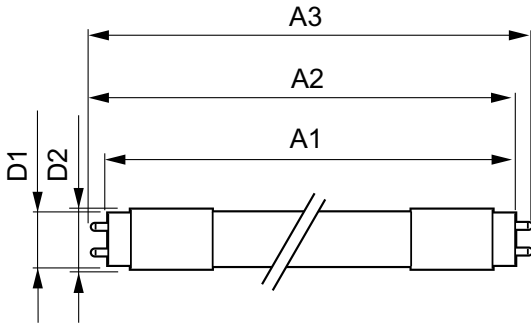

T8

15.5T8/MAS/48-850/IF25/P 25/1

Our TLEDs are available in InstantFit (Type A / Type C) or MainsFit (Ballast bypass / Type B) versions. The InstantFit lamps work on a broad variety of ballasts and LED drivers. Only InstantFit has over 15,000 lamp & ballast combinations delivering even light output, energy savings and a long lifetime. Our MainsFit products feature a double-ended design, simplifying installation while a proprietary safety circuit minimizes a shock risk. Lamp sizes range from 2-foot to 8-foot and U-bend with a variety of lumen outputs.

Product data

General Information		Warm Up Time to 60% Light (Nom)	
Cap-Base	G13 [Medium Bi-Pin Fluorescent]		0.5 s
EU RoHS compliant	Yes	Power Factor (Nom)	0.9
Nominal Lifetime (Nom)	70000 h	Voltage (Nom)	120-277 V
Switching Cycle	50000X	Temperature	
Light Technical		T-Ambient (Max)	55 °C
Color Code	850 [CCT of 5000K]	T-Ambient (Min)	-20 °C
Beam Angle (Nom)	180 °	T-Storage (Max)	65 °C
Luminous Flux (Nom)	2500 lm	T-Storage (Min)	-40 °C
Luminous Flux (Rated) (Nom)	2500 lm	T-Case Maximum (Nom)	50 °C
Correlated Color Temperature (Nom)	5000 K	Controls and Dimming	
Color Consistency	<5	Dimmable	No
Color Rendering Index (Nom)	80	Mechanical and Housing	
LLMF At End Of Nominal Lifetime (Nom)	70 %	Product Length	1200 mm
Operating and Electrical		Approval and Application	
Input Frequency	50 to 60 Hz	Energy Saving Product	Yes
Power (Nom)	15.5 W		
Starting Time (Nom)	0.5 s		

T8

Approval Marks	RoHS compliance UL certificate DLC compliance
Product Data	
Order product name	15.5T8/MAS/48-850/IF25/P 25/1
EAN/UPC - Product	046677545208
Order code	929002016504

Numerator - Quantity Per Pack	1
Numerator - Packs per outer box	25
Material Nr. (12NC)	929002016504
Net Weight (Piece)	0.230 kg

Dimensional drawing

TLED 1200mmT8 120-277 15.5W 2500lm 5000K

Product	D1	D2	A1	A2	A3
15.5T8/MAS/48-850/IF25/P 25/1	25.7 mm	28 mm	1198.1 mm	1205.2 mm	1212.3 mm

Photometric data

LEDtube 15,5W G13 T8 850

LEDtube 15,5W G13 T8 850