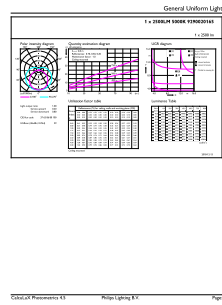

Product data

General Information		Warm Up Time to 60% Light (Nom)	
Cap-Base	G13 [Medium Bi-Pin Fluorescent]		0.5 s
EU RoHS compliant	Yes	Power Factor (Nom)	0.9
Nominal Lifetime (Nom)	70000 h	Voltage (Nom)	120-277 V
Switching Cycle	50000X	Temperature	
Light Technical		T-Ambient (Max)	55 °C
Color Code	850 [CCT of 5000K]	T-Ambient (Min)	-20 °C
Beam Angle (Nom)	180 °	T-Storage (Max)	65 °C
Luminous Flux (Nom)	2500 lm	T-Storage (Min)	-40 °C
Luminous Flux (Rated) (Nom)	2500 lm	T-Case Maximum (Nom)	50 °C
Correlated Color Temperature (Nom)	5000 K	Controls and Dimming	
Color Consistency	<5	Dimmable	No
Color Rendering Index (Nom)	80	Mechanical and Housing	
LLMF At End Of Nominal Lifetime (Nom)	70 %	Product Length	1200 mm
Operating and Electrical		Approval and Application	
Input Frequency	50 to 60 Hz	Energy Saving Product	Yes
Power (Nom)	15.5 W		
Starting Time (Nom)	0.5 s		

T8

Approval Marks	RoHS compliance UL certificate DLC compliance
Product Data	
Order product name	15.5T8/MAS/48-850/IF25/P 25/1
EAN/UPC - Product	046677545208
Order code	929002016504

Numerator - Quantity Per Pack	1
Numerator - Packs per outer box	25
Material Nr. (12NC)	929002016504
Net Weight (Piece)	0.230 kg

Dimensional drawing

TLED 1200mmT8 120-277 15.5W 2500lm 5000K

Product	D1	D2	A1	A2	A3
15.5T8/MAS/48-850/IF25/P 25/1	25.7 mm	28 mm	1198.1 mm	1205.2 mm	1212.3 mm

Photometric data

LEDtube 15,5W G13 T8 850

LEDtube 15,5W G13 T8 850