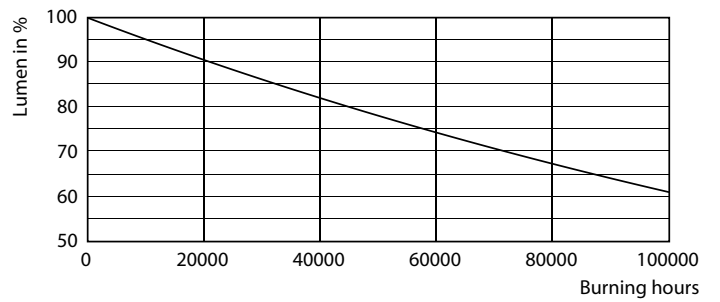

Product data

General Information		Warm Up Time to 60% Light (Nom)	
Cap-Base	G13 [Medium Bi-Pin Fluorescent]		0.5 s
EU RoHS compliant	Yes	Power Factor (Nom)	0.9
Nominal Lifetime (Nom)	70000 h	Voltage (Nom)	120-277 V
Switching Cycle	50000X	Temperature	
Light Technical		T-Ambient (Max)	55 °C
Color Code	850 [CCT of 5000K]	T-Ambient (Min)	-20 °C
Beam Angle (Nom)	180 °	T-Storage (Max)	65 °C
Luminous Flux (Nom)	2500 lm	T-Storage (Min)	-40 °C
Luminous Flux (Rated) (Nom)	2500 lm	T-Case Maximum (Nom)	50 °C
Correlated Color Temperature (Nom)	5000 K	Controls and Dimming	
Color Consistency	<5	Dimmable	No
Color Rendering Index (Nom)	80	Mechanical and Housing	
LLMF At End Of Nominal Lifetime (Nom)	70 %	Product Length	1200 mm
Operating and Electrical		Approval and Application	
Input Frequency	50 to 60 Hz	Energy Saving Product	Yes
Power (Nom)	15.5 W		
Starting Time (Nom)	0.5 s		

LEDtube 15,5W G13 T8

T8

Lifetime

LEDtube 15,5W G13 T8 LumenVsTc

LEDtube 15,5W G13 T8

LEDtube 15,5W G13 T8 FailureRate

LEDtube 15,5W G13 T8

LEDtube 15,5W G13 T8 LifetimeVsTc