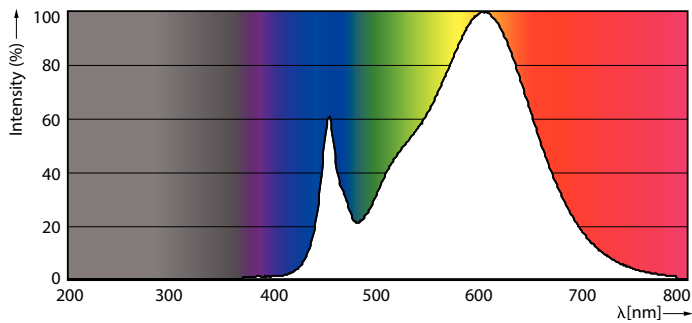

Photometric data

TLED_4ft_220-240V15.5-36W_2300lm_3000K_G13