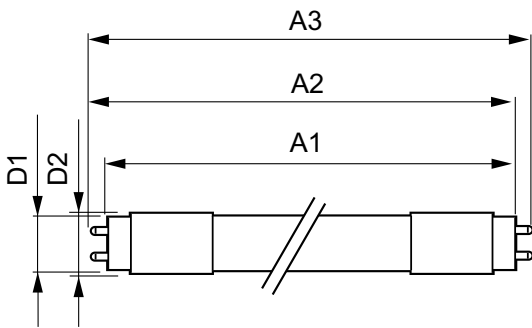

MASTER LEDtube EM/Mains

Approval and Application

Energy Efficiency Label	A++
Energy Saving Product	Yes
Approval Marks	RoHS compliance TUV CE marking KEMA Keur certificate
Energy Consumption kWh/1000 h	16 kWh

Product Data

Full product code	871869964721600

Order product name	MASTER LEDtube 1200mm UO 15.5W 830 T8
EAN/UPC - Product	8718699647216
Order code	64721600
Numerator - Quantity Per Pack	1
Numerator - Packs per outer box	10
Material Nr. (12NC)	929002020502
Net Weight (Piece)	0.251 kg

Warnings and Safety

Dimensional drawing

TLED 4ft 220-240V15.5-36W 2300lm3000KG13

Product	D1	D2	A1	A2	A3
MASTER LEDtube 1200mm UO 15.5W 830 T8	25.8 mm	28 mm	1198.2 mm	1205.3 mm	1212.4 mm