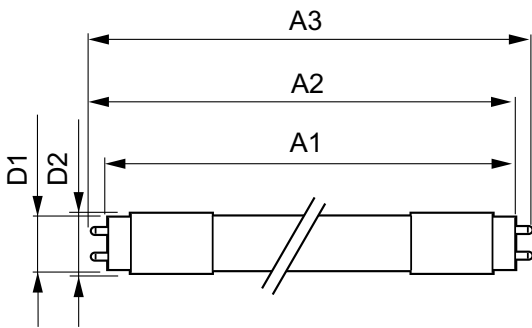

Product Data

Full product code	871869964727800
-------------------	-----------------

Order product name	MASTER LEDtube 1500mm UO 23W 830 T8
EAN/UPC - Product	8718699647278
Order code	64727800
Numerator - Quantity Per Pack	1
Numerator - Packs per outer box	10
Material Nr. (12NC)	929002020802
Net Weight (Piece)	0.310 kg

Warnings and Safety

Dimensional drawing

TLED 5ft 220-240V 23-58W 3400lm3000K G13

Product	D1	D2	A1	A2	A3
MASTER LEDtube 1500mm UO 23W 830 T8	25.8 mm	28 mm	1498.7 mm	1505.8 mm	1512.9 mm

Photometric data

TLED_5ft_220-240V_23-58W_3400lm_3000K_G13