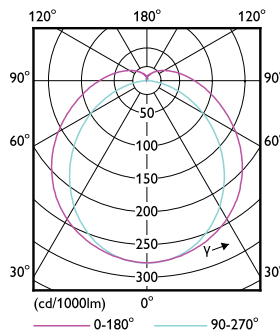

Order code	929002020802
Numerator – quantity per pack	1
Numerator – packs per outer box	10
Material no. (12NC)	929002020802
Net weight (piece)	0.310 kg

Warnings and Safety

Dimensional drawing

TLED 5ft 220-240V 23-58W 3400lm3000K G13

Product	D1	D2	A1	A2	A3
MASTER LEDtube 1500mm UO 23W 830 T8	25.8 mm	28 mm	1498.7 mm	1505.8 mm	1512.9 mm

Photometric data

TLED_5ft_220-240V_23-58W_3400lm_3000K_G13

TLED_5ft_220-240V_23-58W_G13

MASTER LEDtube EM/Mains