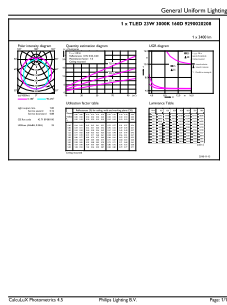

Order code	929002020802
Numerator – quantity per pack	1
Numerator – packs per outer box	10
Material no. (12NC)	929002020802
Net weight (piece)	0.310 kg

Warnings and Safety

Dimensional drawing

TLED 5ft 220-240V 23-58W 3400lm3000K G13

Product	D1	D2	A1	A2	A3
MASTER LEDtube 1500mm UO 23W 830 T8	25.8 mm	28 mm	1498.7 mm	1505.8 mm	1512.9 mm

Photometric data

TLED_5ft_220-240V_23-58W_3400lm_3000K_G13

TLED_5ft_220-240V_23-58W_G13

MASTER LEDtube EM/Mains