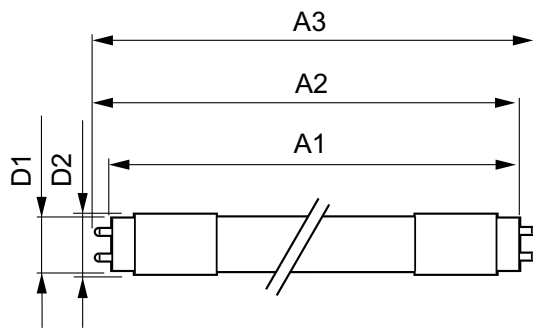

Order code	929002020802
Numerator – quantity per pack	1
Numerator – packs per outer box	10
Material no. (12NC)	929002020802
Net weight (piece)	0.310 kg

Warnings and Safety

Dimensional drawing

TLED 5ft 220-240V 23-58W 3400lm3000K G13

Product	D1	D2	A1	A2	A3
MASTER LEDtube 1500mm UO 23W 830 T8	25.8 mm	28 mm	1498.7 mm	1505.8 mm	1512.9 mm

Photometric data

TLED_5ft_220-240V_23-58W_3400lm_3000K_G13

TLED_5ft_220-240V_23-58W_G13

MASTER LEDtube EM/Mains