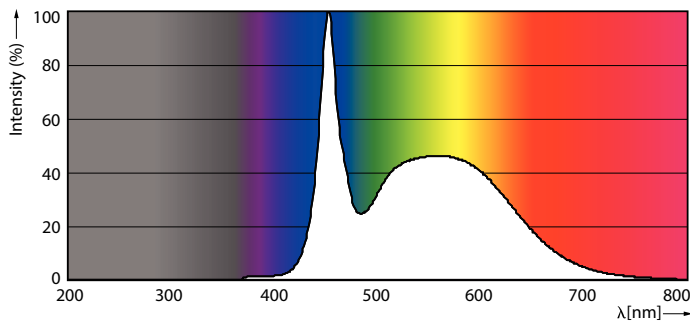

Photometric data

TLED_5ft_220-240V_23-58W_3700lm_6500K_G13