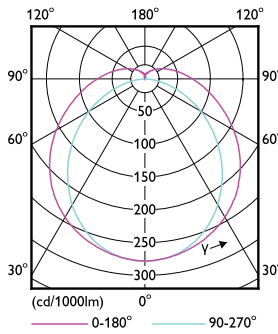

MASTER LEDtube EM/Mains

Product Length	1500 mm
Approval and Application	
Energy Efficiency Label	A++
Energy Saving Product	Yes
Approval Marks	RoHS compliance TUV CE marking KEMA Keur certificate
Energy Consumption kWh/1000 h	23 kWh
Product Data	
Full product code	871869964731500

Dimensional drawing

Product	D1	D2	A1	A2	A3
MASTER LEDtube 1500mm UO 23W 865 T8	25.8 mm	28 mm	1498.7 mm	1505.8 mm	1512.9 mm

TLED 5ft 220-240V 23-58W 3700lm6500K G13

Photometric data

TLED_5ft_220-240V_23-58W_3700lm_6500K_G13