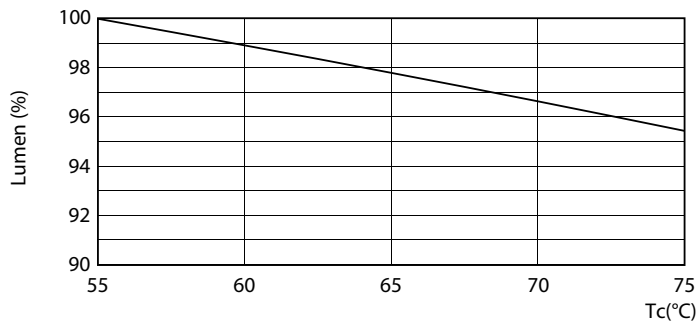

MASTER LEDtube EM/Mains

Product Length	1500 mm
Approval and Application	
Energy Efficiency Label	A++
Energy Saving Product	Yes
Approval Marks	RoHS compliance TUV CE marking KEMA Keur certificate
Energy Consumption kWh/1000 h	23 kWh
Product Data	
Full product code	871869964731500

TLED_5ft_220-240V_23-58W_G13

MASTER LEDtube EM/Mains

Photometric data

© 2020 Philips Lighting B.V. Page 11

TLED_5ft_220-240V_23-58W_3700lm_6500K_G13

Lifetime

TLED_220-240V_G13-FailureRate

TLED_220-240V_G13-LifetimeVsTc