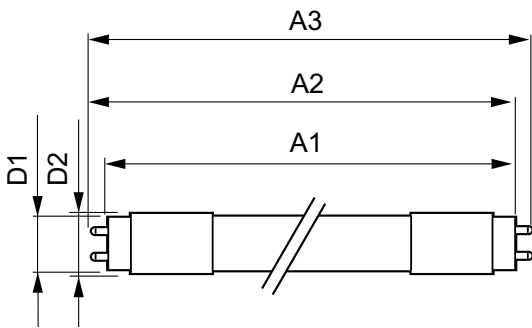

Product data

General Information	
Cap-Base	G13 ROT (Rotating) [Medium Bi-Pin Fluorescent]
EU RoHS compliant	Yes
Nominal Lifetime (Nom)	60000 h
Switching Cycle	200000X
Light Technical	
Colour Code	865 [CCT of 6500K]
Beam Angle (Nom)	160 °
Luminous Flux (Nom)	3700 lm
Colour Designation	Cool Daylight
Colour Temperature, horizontal (Nom)	6500 K
Luminous Efficacy (rated) (Nom)	160.00 lm/W
Color Consistency	<6
Colour Rendering Index horiz (Nom)	83
LLMF At End Of Nominal Lifetime (Nom)	70 %
Operating and Electrical	
Input Frequency	50 to 60 Hz

Power (Rated) (Nom)	23 W
Lamp Current (Max)	108 mA
Lamp Current (Min)	99 mA
Starting Time (Nom)	0.5 s
Warm Up Time to 60% Light (Nom)	0.5 s
Power Factor (Nom)	0.9
Voltage (Nom)	220-240 V
Temperature	
T-Ambient (Max)	45 °C
T-Ambient (Min)	-20 °C
T-Storage (Max)	65 °C
T-Storage (Min)	-40 °C
T-Case Maximum (Nom)	60 °C
Controls and Dimming	
Dimmable	No
Mechanical and Housing	
Bulb Material	Plastic

MASTER LEDtube EM/Mains

Product Length	1500 mm
Approval and Application	
Energy Efficiency Label	A++
Energy Saving Product	Yes
Approval Marks	RoHS compliance TUV CE marking KEMA Keur certificate
Energy Consumption kWh/1000 h	23 kWh
Product Data	
Full product code	871869964731500

Dimensional drawing

Product	D1	D2	A1	A2	A3
MASTER LEDtube 1500mm UO 23W 865 T8	25.8 mm	28 mm	1498.7 mm	1505.8 mm	1512.9 mm

TLED 5ft 220-240V 23-58W 3700lm6500K G13

Photometric data

TLED_5ft_220-240V_23-58W_3700lm_6500K_G13