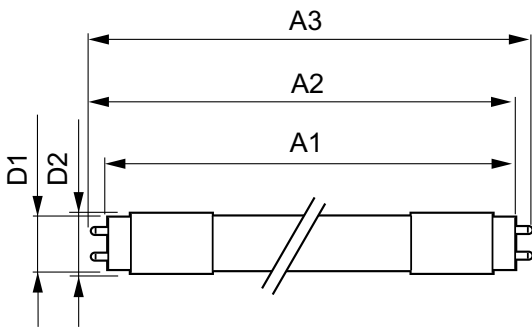

Product Data

Full product code	871869964731500
-------------------	-----------------

Order product name	MASTER LEDtube 1500mm UO 23W 865 T8
EAN/UPC - Product	8718699647315
Order code	929002021002
Numerator - Quantity Per Pack	1
Numerator - Packs per outer box	10
Material Nr. (12NC)	929002021002
Net Weight (Piece)	0.310 kg

Warnings and Safety

Dimensional drawing

TLED 5ft 220-240V 23-58W 3700lm6500K G13

Product	D1	D2	A1	A2	A3
MASTER LEDtube 1500mm UO 23W 865 T8	25.8 mm	28 mm	1498.7 mm	1505.8 mm	1512.9 mm

Photometric data

TLED_5ft_220-240V_23-58W_3700lm_6500K_G13