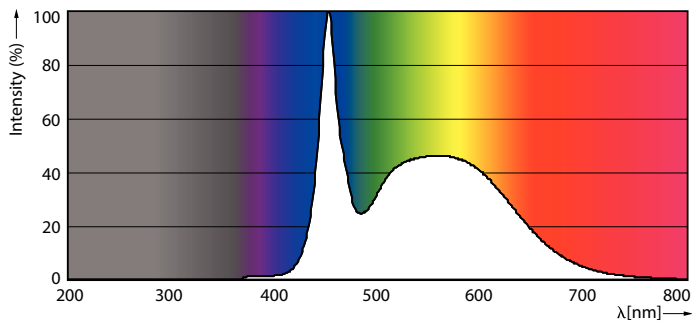

Photometric data

TLED_5ft_220-240V_23-58W_3700lm_6500K_G13