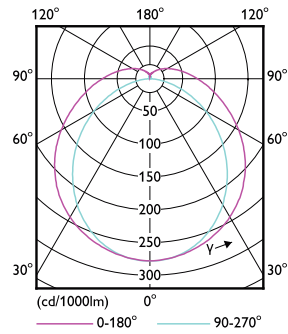

Warnings and Safety

Dimensional drawing

TLED 5ft 220-240V 23-58W 3700lm6500K G13

Product	D1	D2	A1	A2	A3
MASTER LEDtube 1500mm UO 23W 865 T8	25.8 mm	28 mm	1498.7 mm	1505.8 mm	1512.9 mm

Photometric data

TLED_5ft_220-240V_23-58W_3700lm_6500K_G13