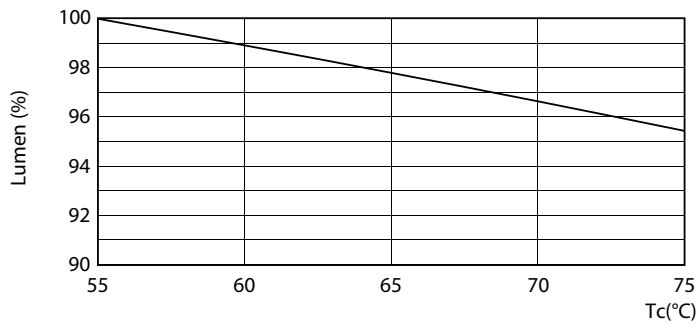

Life Expectancy Diagram - MAS LEDtube 1500mm UO 23W 865 T8