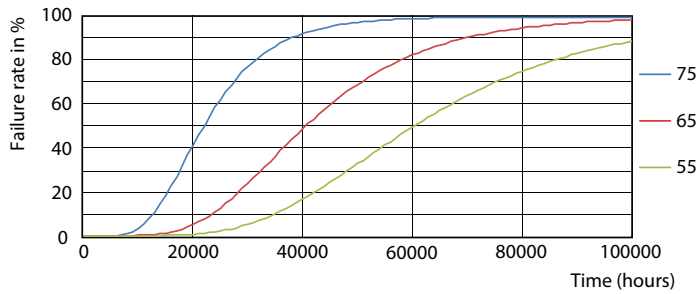

MASTER tubo LED EM/230V T8

Dados fotométricos

© 2023 Philips Lighting B.V. Page 10 of 11

Accent Lighting Spots - MAS LEDtube 1500mm UO 23W 865 T8

Vida útil