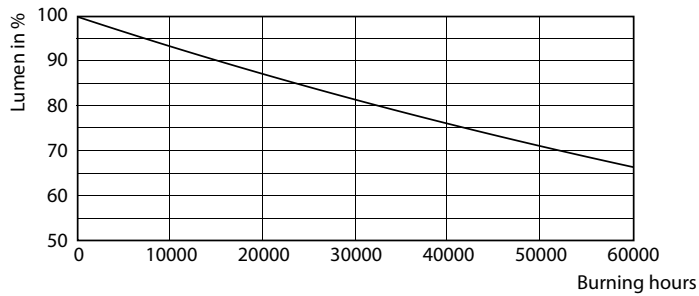

LEDtube 220-240V G13

LEDtube 220-240V G13 LifetimeVsTc