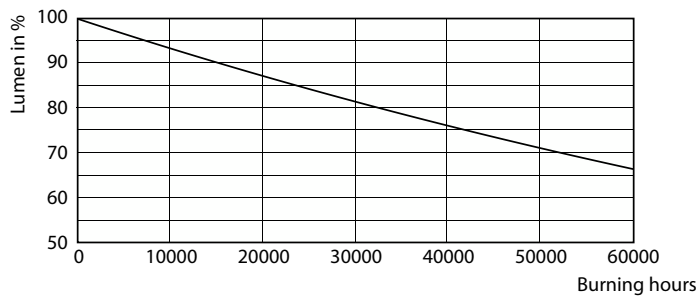

Lumen Maintenance Diagram - MAS LEDtube VLE 1500mm UO 24W 865 T8