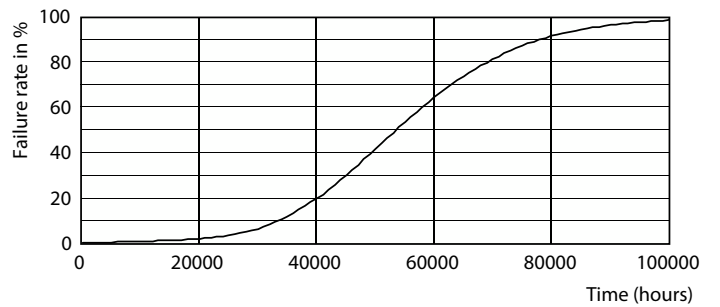

Life Expectancy Diagram - MAS LEDtube VLE 1500mm UO 24W 865 T8