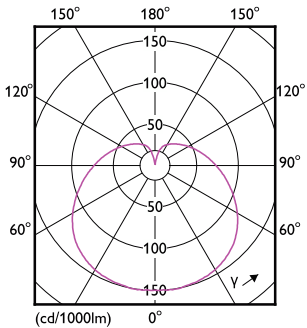

Fotometrik bilgi

General uniform lighting - CorePro LEDbulb D 5-40W A60 E27 927

Spectral Power Distribution Colour - CorePro LEDbulb D 5-40W A60 E27 927

Light Distribution Diagram - CorePro LEDbulb D 5-40W A60 E27 927