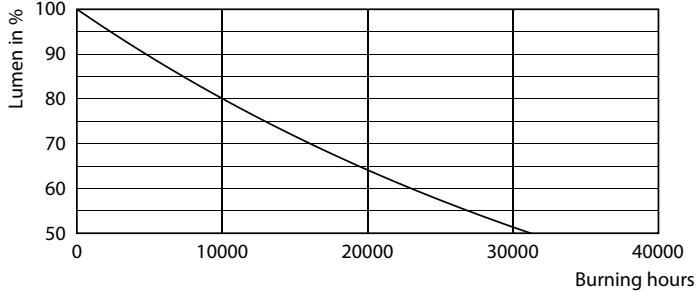

CorePro LEDbulb

Kullanım Ömrü

Lumen Maintenance Diagram - CorePro LEDbulb D 5-40W A60 E27 927