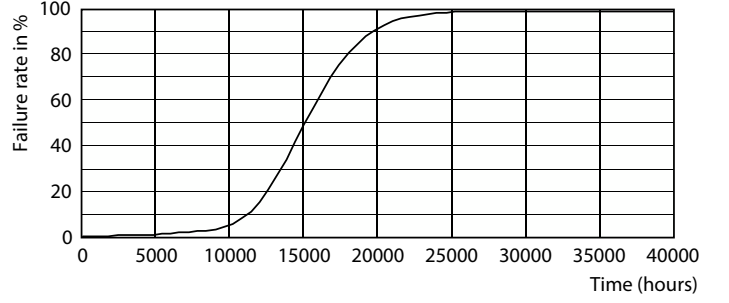

CorePro LEDbulb

Kullanım Ömrü

Life Expectancy Diagram - CorePro LEDbulb D 5-40W A60 E27 927