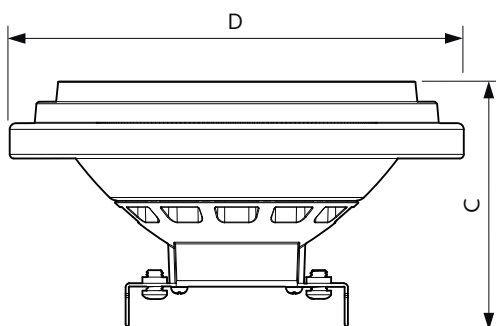

Målskisse

Product	D	C
MAS LED ExpertColor 15-75W 930 AR111 40D	111 mm	62 mm

Fotometriske data

General uniform lighting - MAS LED ExpertColor 15-75W 930 AR111 40D

Spectral Power Distribution Colour - MAS LED ExpertColor 15-75W 930 AR111 40D