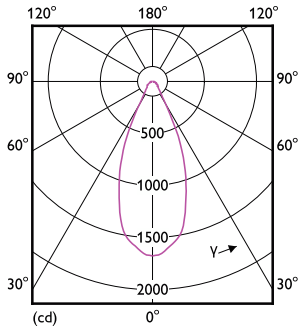

Målskisse

Product	D	C
MAS LED ExpertColor 15-75W 930 AR111 40D	111 mm	62 mm

Fotometriske data

General uniform lighting - MAS LED ExpertColor 15-75W 930 AR111 40D

Spectral Power Distribution Colour - MAS LED ExpertColor 15-75W 930 AR111 40D

MASTER LEDspot LV AR111

Fotometriske data

Light Distribution Diagram - MAS LED ExpertColor 15-75W 930 AR111 40D

Levetid

Life Expectancy Diagram - MAS LED ExpertColor 15-75W 930 AR111 40D

Lumen Maintenance Diagram - MAS LED ExpertColor 15-75W 930 AR111 40D