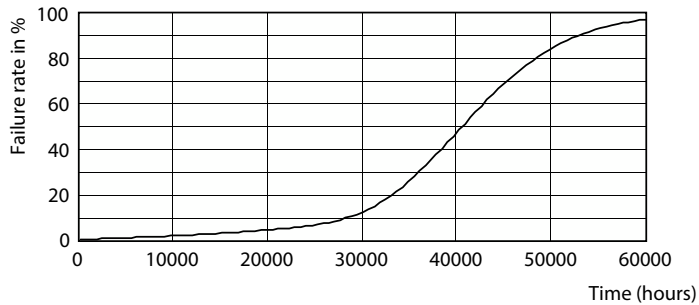

Levetid

Life Expectancy Diagram - MAS LED ExpertColor 15-75W 930 AR111 40D