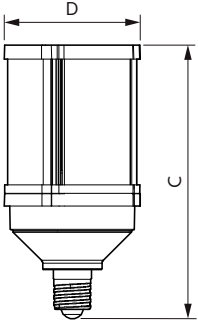

Product Data	
Order product name	36CC/LED/830/ND E26 BB 6/1
EAN/UPC - Product	046677557089
Order code	557082
Numerator - Quantity Per Pack	1
Numerator - Packs per outer box	6

LED Corn Cobs

Material Nr. (12NC)	929002250914
Net Weight (Piece)	0.790 kg

Dimensional drawing

Corn lamp LED 36W E26 830 CL

Product	D	C
36CC/LED/830/ND E26 BB 6/1	96 mm	194 mm

Photometric data

Corn lamp LED 36W E26 830 CL

Corn lamp LED 36W E26 830 CL

Corn lamp LED 36W E26 830 CL

LED Corn Cobs