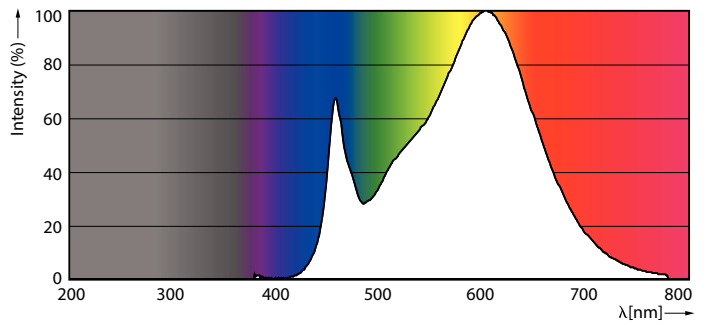

Product data

General Information	
Base	E26 [Single Contact Medium Screw]
EU RoHS compliant	Yes
Nominal Lifetime (Nom)	50000 h
Switching Cycle	50000X
Technical Type	36-100W

Light Technical	
Color Code	830 [CCT of 3000K]
Initial lumen (Nom)	4700 lm
Color Designation	White (WH)
Correlated Color Temperature (Nom)	3000 K
Luminous Efficacy (rated) (Nom)	130.00 lm/W
Color Consistency	ANSI 3000K quadrangle
Color Rendering Index (Nom)	80
LLMF At End Of Nominal Lifetime (Nom)	70 %

Dimensional drawing

Corn lamp LED 36W E26 830 CL

Product	D	C
36CC/LED/830/ND E26 BB 6/1	96 mm	194 mm

Photometric data

Corn lamp LED 36W E26 830 CL

Corn lamp LED 36W E26 830 CL

Corn lamp LED 36W E26 830 CL

LED Corn Cobs