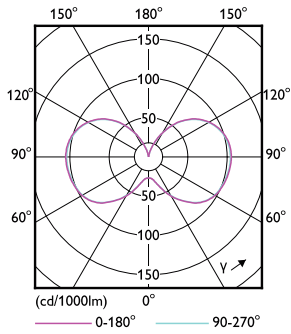

Product Data	
Order product name	36CC/LED/830/ND E26 BB 6/1
EAN/UPC - Product	046677557089
Order code	557082
Numerator - Quantity Per Pack	1
Numerator - Packs per outer box	6

LED Corn Cobs

Material Nr. (12NC)	929002250914
Net Weight (Piece)	0.790 kg

Dimensional drawing

Corn lamp LED 36W E26 830 CL

Product	D	C
36CC/LED/830/ND E26 BB 6/1	96 mm	194 mm

Photometric data

Corn lamp LED 36W E26 830 CL

Corn lamp LED 36W E26 830 CL

Corn lamp LED 36W E26 830 CL

LED Corn Cobs