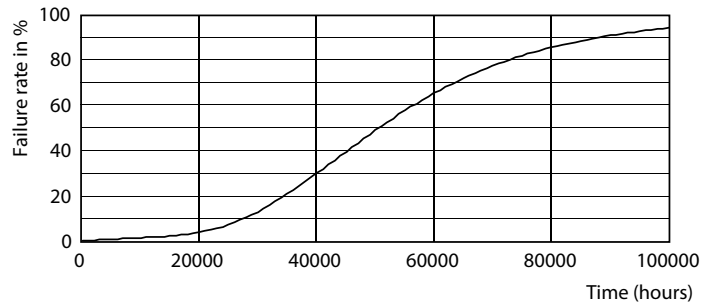

Product data

General Information	
Base	EX39 [Exclusionary Mogul Screw]
EU RoHS compliant	Yes
Nominal Lifetime (Nom)	50000 h
Switching Cycle	50000X
Technical Type	36-100W
Light Technical	
Color Code	841 [CCT of 4100K (841)]
Initial lumen (Nom)	5000 lm
Color Designation	Cool White (CW)
Correlated Color Temperature (Nom)	4000 K
Luminous Efficacy (rated) (Nom)	138.00 lm/W
Color Consistency	ANSI 4000K quadrangle
Color Rendering Index (Nom)	80
LLMF At End Of Nominal Lifetime (Nom)	70 %
Operating and Electrical	
Input Frequency	50 to 60 Hz
Power (Rated) (Nom)	36 W
Wattage Equivalent	100 W
Starting Time (Nom)	2.5 s
Warm Up Time to 60% Light (Nom)	2.5 s

LED Corn Cobs

Net Weight (Piece)	0.790 kg
--------------------	----------

Dimensional drawing

Corn lamp LED 36W EX39 840 CL

Product	D	C
36CC/LED/840/ND EX39 BB 6/1	96 mm	203 mm

Photometric data

General Lighting Data

Corn lamp LED 36W E26 840 CL

Corn lamp LED 36W EX39 840 CL

Corn lamp LED 36W E26 830 CL

LED Corn Cobs

Lifetime

Corn lamp LED 27W E26 830 CL

Corn lamp LED 27W E26 830 CL