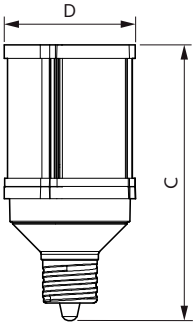

Product data

General Information	
Base	EX39 [Exclusionary Mogul Screw]
EU RoHS compliant	Yes
Nominal Lifetime (Nom)	50000 h
Switching Cycle	50000X
Technical Type	36-100W
Light Technical	
Color Code	841 [CCT of 4100K (841)]
Initial lumen (Nom)	5000 lm
Color Designation	Cool White (CW)
Correlated Color Temperature (Nom)	4000 K
Luminous Efficacy (rated) (Nom)	138.00 lm/W
Color Consistency	ANSI 4000K quadrangle
Color Rendering Index (Nom)	80
LLMF At End Of Nominal Lifetime (Nom)	70 %
Operating and Electrical	
Input Frequency	50 to 60 Hz
Power (Rated) (Nom)	36 W
Wattage Equivalent	100 W
Starting Time (Nom)	2.5 s
Warm Up Time to 60% Light (Nom)	2.5 s

Power Factor (Nom)	0.9
Voltage (Nom)	120-277 V
Temperature	
T-Case Maximum (Nom)	85 °C
Controls and Dimming	
Dimmable	No
Mechanical and Housing	
Bulb Finish	Clear
Approval and Application	
Energy Efficiency Label (EEL)	A++
Energy Consumption kWh/1000 h	36 kWh
Product Data	
Order product name	36CC/LED/840/ND EX39 BB 6/1
EAN/UPC - Product	046677557126
Order code	557124
Numerator - Quantity Per Pack	1
Numerator - Packs per outer box	6
Material Nr. (12NC)	929002251314

LED Corn Cobs

Net Weight (Piece)	0.790 kg
--------------------	----------

Dimensional drawing

Corn lamp LED 36W EX39 840 CL

Product	D	C
36CC/LED/840/ND EX39 BB 6/1	96 mm	203 mm

Photometric data

General Lighting Data