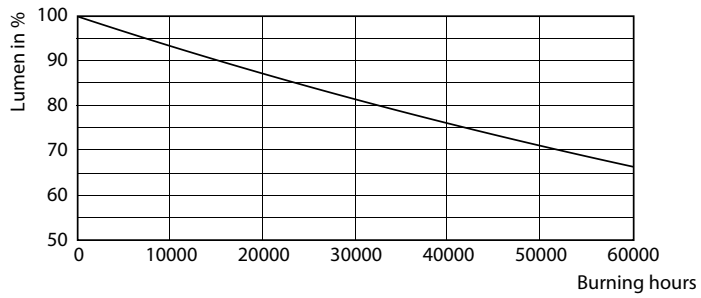

Product data

General Information	
Base	EX39 [Exclusionary Mogul Screw]
EU RoHS compliant	Yes
Nominal Lifetime (Nom)	50000 h
Switching Cycle	50000X
Technical Type	36-100W
Light Technical	
Color Code	841 [CCT of 4100K (841)]
Initial lumen (Nom)	5000 lm
Color Designation	Cool White (CW)
Correlated Color Temperature (Nom)	4000 K
Luminous Efficacy (rated) (Nom)	138.00 lm/W
Color Consistency	ANSI 4000K quadrangle
Color Rendering Index (Nom)	80
LLMF At End Of Nominal Lifetime (Nom)	70 %
Operating and Electrical	
Input Frequency	50 to 60 Hz
Power (Rated) (Nom)	36 W
Wattage Equivalent	100 W
Starting Time (Nom)	2.5 s
Warm Up Time to 60% Light (Nom)	2.5 s

Power Factor (Nom)	0.9
Voltage (Nom)	120-277 V
Temperature	
T-Case Maximum (Nom)	85 °C
Controls and Dimming	
Dimmable	No
Mechanical and Housing	
Bulb Finish	Clear
Approval and Application	
Energy Efficiency Label (EEL)	A++
Energy Consumption kWh/1000 h	36 kWh
Product Data	
Order product name	36CC/LED/840/ND EX39 BB 6/1
EAN/UPC - Product	046677557126
Order code	557124
Numerator - Quantity Per Pack	1
Numerator - Packs per outer box	6
Material Nr. (12NC)	929002251314

LED Corn Cobs

Net Weight (Piece)	0.790 kg
--------------------	----------

Dimensional drawing

Corn lamp LED 36W EX39 840 CL

Product	D	C
36CC/LED/840/ND EX39 BB 6/1	96 mm	203 mm

Photometric data

General Lighting Data

Corn lamp LED 36W E26 840 CL

Corn lamp LED 36W EX39 840 CL

Corn lamp LED 36W E26 830 CL

LED Corn Cobs

Lifetime

Corn lamp LED 27W E26 830 CL

Corn lamp LED 27W E26 830 CL