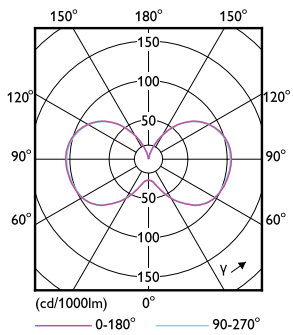

Corn lamp LED 36W E26 830 CL