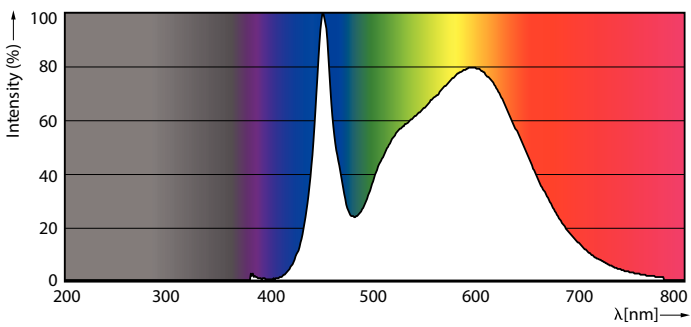

Product data

General Information	
Base	EX39 [Exclusionary Mogul Screw]
EU RoHS compliant	Yes
Nominal Lifetime (Nom)	50000 h
Switching Cycle	50000X
Technical Type	36-100W
Light Technical	
Color Code	841 [CCT of 4100K (841)]
Initial lumen (Nom)	5000 lm
Color Designation	Cool White (CW)
Correlated Color Temperature (Nom)	4000 K
Luminous Efficacy (rated) (Nom)	138.00 lm/W
Color Consistency	ANSI 4000K quadrangle
Color Rendering Index (Nom)	80
LLMF At End Of Nominal Lifetime (Nom)	70 %
Operating and Electrical	
Input Frequency	50 to 60 Hz
Power (Rated) (Nom)	36 W
Wattage Equivalent	100 W
Starting Time (Nom)	2.5 s
Warm Up Time to 60% Light (Nom)	2.5 s

LED Corn Cobs

Net Weight (Piece)	0.790 kg
--------------------	----------

Dimensional drawing

Corn lamp LED 36W EX39 840 CL

Product	D	C
36CC/LED/840/ND EX39 BB 6/1	96 mm	203 mm

Photometric data

General Lighting Data