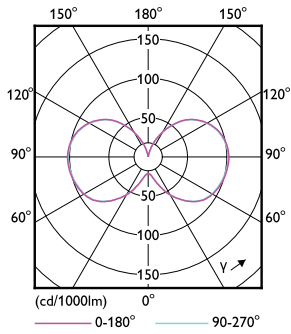

Product Data	
Order product name	63CC/LED/830/ND EX39 BB 6/1
EAN/UPC - Product	046677557171
Order code	557173
Numerator - Quantity Per Pack	1
Numerator - Packs per outer box	6

LED Corn Cobs

Material Nr. (12NC)	929002251814
Net Weight (Piece)	1.058 kg

Dimensional drawing

Corn lamp LED 63W EX39 830 CL

Product	D	C
63CC/LED/830/ND EX39 BB 6/1	96 mm	265 mm

Photometric data

Corn lamp LED 63W EX39 830 CL

Corn lamp LED 63W EX39 830 CL

Corn lamp LED 63W EX39 830 CL