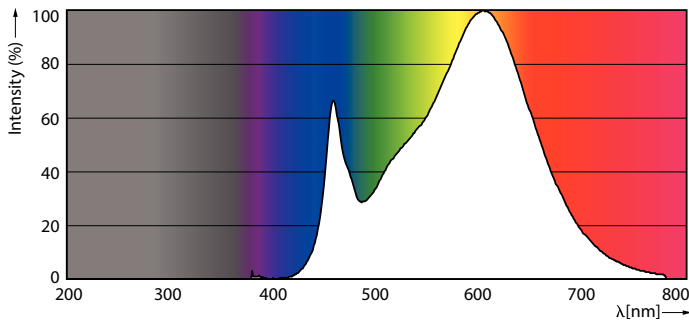

Product data

General Information	
Base	EX39 [Exclusionary Mogul Screw]
EU RoHS compliant	Yes
Nominal Lifetime (Nom)	50000 h
Switching Cycle	50000X
Technical Type	63-175W

Light Technical	
Color Code	830 [CCT of 3000K]
Initial lumen (Nom)	8400 lm
Color Designation	White (WH)
Correlated Color Temperature (Nom)	3000 K
Luminous Efficacy (rated) (Nom)	133.00 lm/W
Color Consistency	ANSI 3000K quadrangle
Color Rendering Index (Nom)	80
LLMF At End Of Nominal Lifetime (Nom)	70 %

Dimensional drawing

Corn lamp LED 63W EX39 830 CL

Product	D	C
63CC/LED/830/ND EX39 BB 6/1	96 mm	265 mm

Photometric data

Corn lamp LED 63W EX39 830 CL

Corn lamp LED 63W EX39 830 CL

Corn lamp LED 63W EX39 830 CL