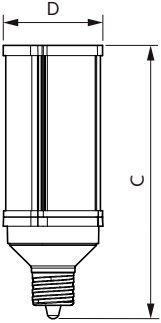

Product Data	
Order product name	63CC/LED/830/ND EX39 BB 6/1
EAN/UPC - Product	046677557171
Order code	557173
Numerator - Quantity Per Pack	1
Numerator - Packs per outer box	6

LED Corn Cobs

Material Nr. (12NC)	929002251814
Net Weight (Piece)	1.058 kg

Dimensional drawing

Corn lamp LED 63W EX39 830 CL

Product	D	C
63CC/LED/830/ND EX39 BB 6/1	96 mm	265 mm

Photometric data

Corn lamp LED 63W EX39 830 CL

Corn lamp LED 63W EX39 830 CL

Corn lamp LED 63W EX39 830 CL