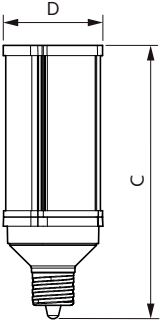

## Dimensional drawing

Corn lamp LED 63W EX39 840 CL

Product	D	C
63CC/LED/840/ND EX39 BB 6/1	96 mm	265 mm