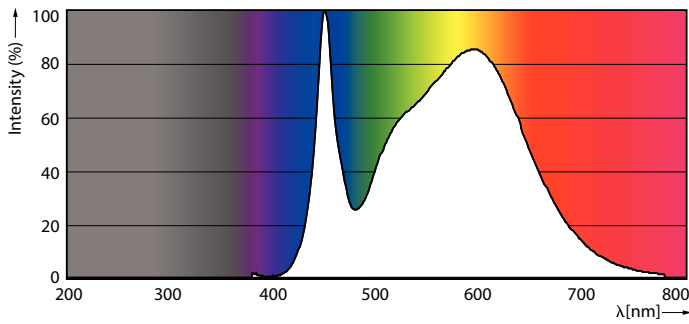

Corn lamp LED 63W EX39 840 CL