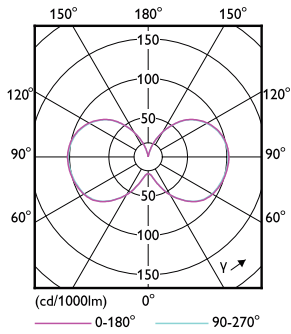

Photometric data

Corn lamp LED 63W EX39 830 CL

Corn lamp LED 63W EX39 840 CL