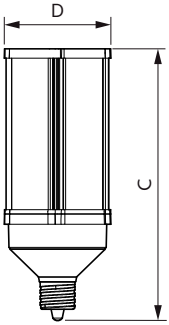

Product data

General Information	
Base	EX39 [Exclusionary Mogul Screw]
EU RoHS compliant	Yes
Nominal Lifetime (Nom)	50000 h
Switching Cycle	50000X
Technical Type	120-320W
Light Technical	
Color Code	830 [CCT of 3000K]
Initial lumen (Nom)	15500 lm
Color Designation	White (WH)
Correlated Color Temperature (Nom)	3000 K
Luminous Efficacy (rated) (Nom)	129.00 lm/W
Color Consistency	ANSI 3000K quadrangle
Color Rendering Index (Nom)	80
LLMF At End Of Nominal Lifetime (Nom)	70 %
Operating and Electrical	
Input Frequency	50 to 60 Hz
Power (Rated) (Nom)	120 W
Wattage Equivalent	320 W
Starting Time (Nom)	2.5 s
Warm Up Time to 60% Light (Nom)	≤2.5 s

Power Factor (Nom)	0.9
Voltage (Nom)	120-277 V
Temperature	
T-Case Maximum (Nom)	95 °C
Controls and Dimming	
Dimmable	No
Mechanical and Housing	
Bulb Finish	Clear
Approval and Application	
Energy Efficiency Label (EEL)	A++
Energy Consumption kWh/1000 h	120 kWh
Product Data	
XUCDM.COPY.Product.Title	120CC/LED/830/ND EX39 BB 6/1
EAN/UPC - Product	046677553500
Order code	553503
Numerator - Quantity Per Pack	1
Numerator - Packs per outer box	6
Material Nr. (12NC)	929002252404

LED Corn Cobs

Net Weight (Piece) 1.617 kg

Dimensional drawing

Corn lamp LED 120W EX39 830 CL

Product	D	C
120CC/LED/830/ND EX39 BB 6/1	123 mm	314 mm

Photometric data

Corn lamp LED 120W EX39 830 CL

Corn lamp LED 120W EX39 830 CL