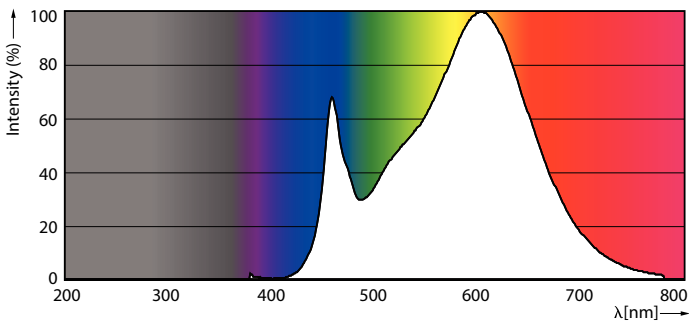

Product data

General Information	
Base	EX39 [Exclusionary Mogul Screw]
EU RoHS compliant	Yes
Nominal Lifetime (Nom)	50000 h
Switching Cycle	50000X
Technical Type	120-320W
Light Technical	
Color Code	830 [CCT of 3000K]
Initial lumen (Nom)	15500 lm
Color Designation	White (WH)
Correlated Color Temperature (Nom)	3000 K
Luminous Efficacy (rated) (Nom)	129.00 lm/W
Color Consistency	ANSI 3000K quadrangle
Color Rendering Index (Nom)	80
LLMF At End Of Nominal Lifetime (Nom)	70 %
Operating and Electrical	
Input Frequency	50 to 60 Hz
Power (Rated) (Nom)	120 W
Wattage Equivalent	320 W
Starting Time (Nom)	2.5 s
Warm Up Time to 60% Light (Nom)	≤2.5 s

LED Corn Cobs

Net Weight (Piece) 1.617 kg

Dimensional drawing

Corn lamp LED 120W EX39 830 CL

Product	D	C
120CC/LED/830/ND EX39 BB 6/1	123 mm	314 mm

Photometric data

Corn lamp LED 120W EX39 830 CL

Corn lamp LED 120W EX39 830 CL