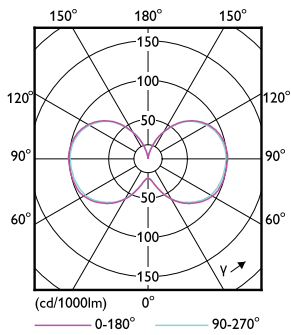

Product data

General Information	
Base	EX39 [Exclusionary Mogul Screw]
EU RoHS compliant	Yes
Nominal Lifetime (Nom)	50000 h
Switching Cycle	50000X
Technical Type	120-320W
Light Technical	
Color Code	830 [CCT of 3000K]
Initial lumen (Nom)	15500 lm
Color Designation	White (WH)
Correlated Color Temperature (Nom)	3000 K
Luminous Efficacy (rated) (Nom)	129.00 lm/W
Color Consistency	ANSI 3000K quadrangle
Color Rendering Index (Nom)	80
LLMF At End Of Nominal Lifetime (Nom)	70 %
Operating and Electrical	
Input Frequency	50 to 60 Hz
Power (Rated) (Nom)	120 W
Wattage Equivalent	320 W
Starting Time (Nom)	2.5 s
Warm Up Time to 60% Light (Nom)	≤2.5 s

LED Corn Cobs

Net Weight (Piece) 1.617 kg

Dimensional drawing

Corn lamp LED 120W EX39 830 CL

Product	D	C
120CC/LED/830/ND EX39 BB 6/1	123 mm	314 mm

Photometric data

Corn lamp LED 120W EX39 830 CL

Corn lamp LED 120W EX39 830 CL