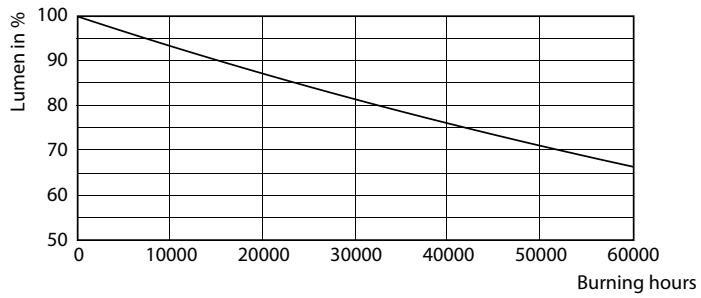

LED Corn Cobs

Lifetime

Corn lamp LED 27W E26 830 CL

Corn lamp LED 27W E26 830 CL