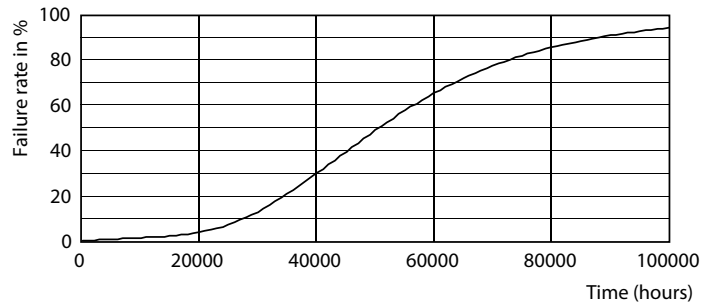

LED Corn Cobs

Lifetime

Corn lamp LED 27W E26 830 CL

Corn lamp LED 27W E26 830 CL