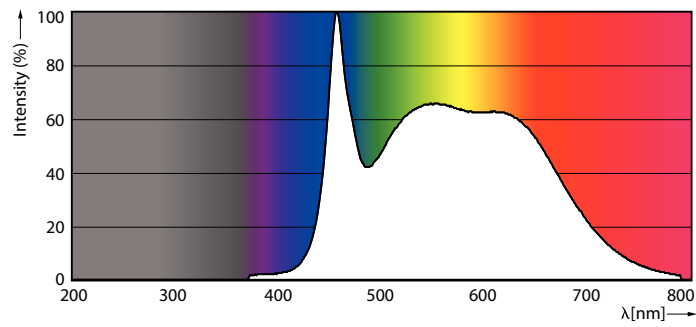

LEDbulb BA11 950 CL