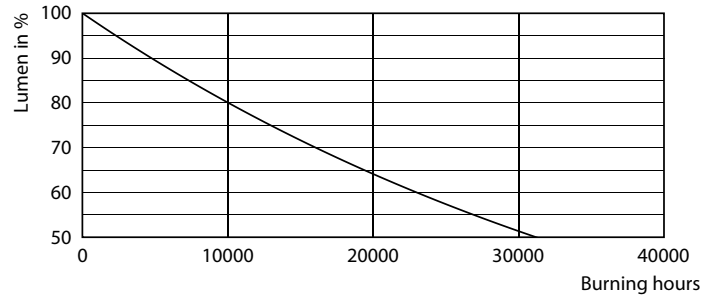

Product data

| General Information | |
|---------------------------------------|-------------------------|
| Base | E12 [Candelabra Screw] |
| EU RoHS compliant | Yes |
| Nominal Lifetime (Nom) | 15000 h |
| Switching Cycle | 20000X |
| Technical Type | 6.6-75W |
| Light Technical | |
| Color Code | 950 [CCT of 5000K] |
| Initial lumen (Nom) | 600 lm |
| Luminous Flux (Rated) (Nom) | 600 lm |
| Color Designation | Daylight |
| Correlated Color Temperature (Nom) | 5000 K |
| Luminous Efficacy (rated) (Nom) | 90.00 lm/W |
| Color Consistency | <4 |
| Color Rendering Index (Nom) | 90 |
| LLMF At End Of Nominal Lifetime (Nom) | 0.7 % |
| Operating and Electrical | |
| Input Frequency | 60 Hz |
| Power (Rated) (Nom) | 6.6 W |
| Lamp Current (Nom) | 65 mA |
| Wattage Equivalent | 75 W |
| Starting Time (Nom) | 0.5 s |

Photometric data

©2020 Philips Lighting B.V. Philips Lighting B.V. Page 1/1

LEDbulb BA11 CL

LEDbulb 75W E12 BA11 950 CL

LEDbulb BA11 950 CL

LED BA11

Lifetime

LEDbulb_15K LED