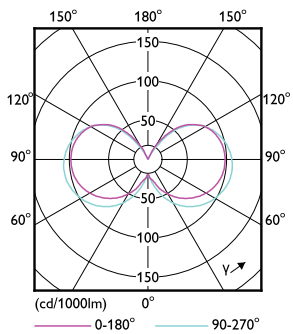

Photometric data

LEDbulb BA11 CL

LEDbulb 75W E12 BA11 950 CL