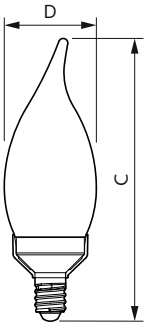

LED BA11

Dimensional drawing

BA11 120V 6.6-75W 600lm 5000K E12 D CL