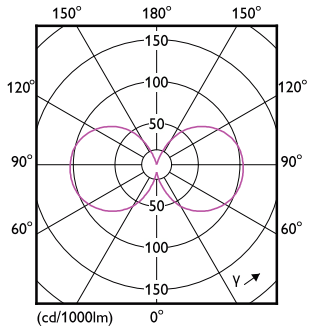

Classic filament LEDbulbs

Fotometrie

Light Distribution Diagram - LED classic 75W G120 E27 WW FR ND SRT4