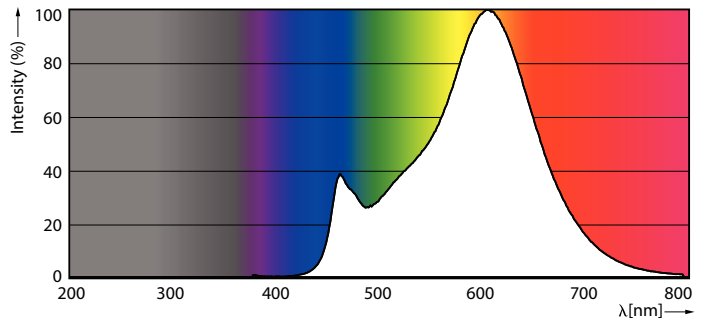

General uniform lighting - LED classic 120W A67 E27 WW FR NDRFSRT4

Spectral Power Distribution Colour - LED classic 120W A67 E27 WW FR NDRFSRT4