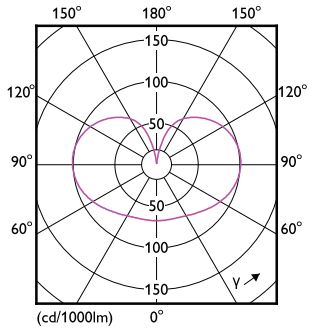

Dimensional drawing

Product	D	C
LED classic 120W A67 E27 WW FR NDRFSRT4	70 mm	121 mm

Photometric data

General uniform lighting - LED classic 120W A67 E27 WW FR NDRFSRT4

Spectral Power Distribution Colour - LED classic 120W A67 E27 WW FR NDRFSRT4

Classic filament LEDbulbs

Photometric data

Light Distribution Diagram - LED classic 120W A67 E27 WW FR NDRFSRT4

Lifetime

Life Expectancy Diagram - LED classic 120W A67 E27 WW FR NDRFSRT4

Lumen Maintenance Diagram - LED classic 120W A67 E27 WW FR NDRFSRT4