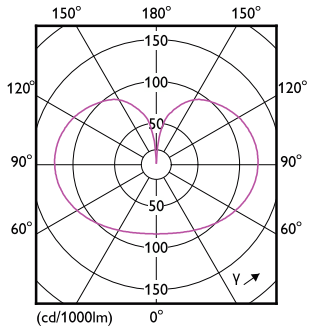

Bombillas LED de filamento clásico

Datos fotométricos

Light Distribution Diagram - LED cla 120W G120 E27 WW FR ND RFSRT4