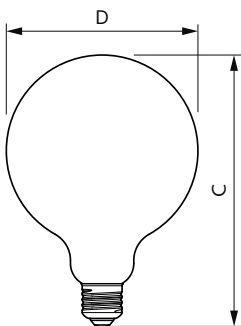

## Plano de dimensiones

Product	D	C
LED cla 120W G120 E27 WW FR ND RFSRT4	124 mm	177 mm