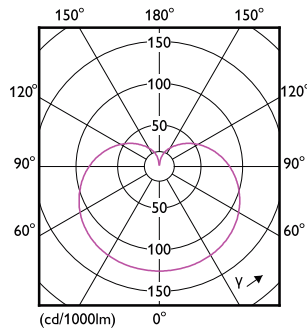

Photometric data

Light Distribution Diagram - 16A19/PER/930/P/E26/DIM 6/1FB T20