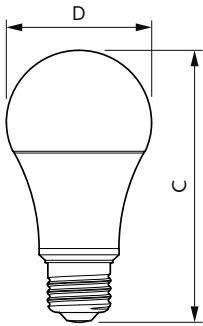

### Product data

General Information		Input Frequency	
Cap-Base	E26 [Single Contact Medium Screw]	Input Frequency	60 Hz
Nominal lifetime	15,000 hour(s)	Power Consumption	16 W
Switching Cycle	50,000	Lamp Current (Nom)	135 mA
Lighting Technology	LED	Wattage Equivalent	100 W
EU RoHS compliant	Yes	Starting Time (Nom)	0.5 s
		Warm-up time to 60% light	0.5 s
		Power Factor (Fraction)	0.7
		Voltage (Nom)	120 V
Light Technical		Temperature	
Color Code	930 [CCT of 3000K]	T-Case Maximum (Nom)	90 °C
Beam Angle (Nom)	250 degree(s)		
Luminous Flux	1,600 lm	Controls and Dimming	
Color Designation	White (WH)	Dimmable	Yes
Correlated Color Temperature (Nom)	3000 K		
Luminous Efficacy (rated) (Nom)	100.00 lm/W	Mechanical and Housing	
Color Consistency	<4	Bulb Finish	Frosted
Color rendering index (CRI)	90	Bulb Material	Plastic
LLMF At End Of Nominal Lifetime (Nom)	70 %	Bulb Shape	A19
Operating and Electrical			
Line Frequency	60 Hz		

## Dimensional drawing

Product	D	C
16A19/PER/930/P/E26/DIM 6/1FB T20	60 mm	112 mm