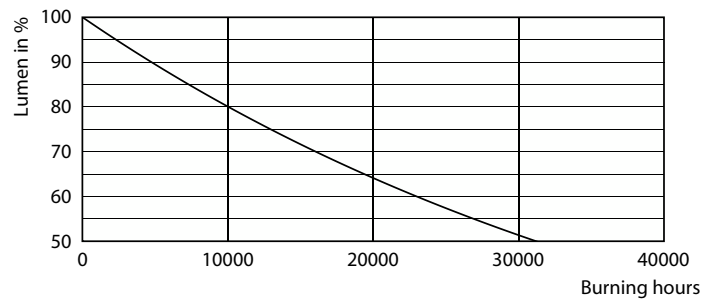

Lumen Maintenance Diagram - 16A19/PER/930/P/E26/DIM 6/1FB T20