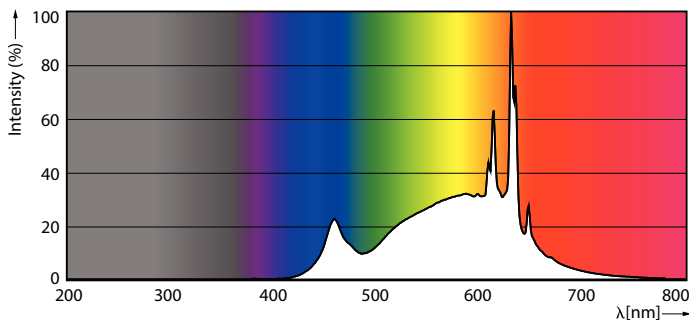

Photometric data

Spectral Power Distribution Colour - 16A19/PER/930/P/E26/DIM 6/1FB T20