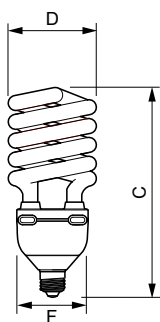

### Mechanical and Housing

Bulb Shape Spiral

### Product Data

Order product name Tornado High Lumen 60W WW E27 1CT/6

Full product name Tornado High Lumen 60W WW E27 1CT/6

Full product code 872790080824700

Order code 80824700

Material Nr. (12NC) 929676006001

## Dimensional drawing

Product	C (max)	F (max)	D (max)
Tornado High Lumen 60W WW E27 1CT/6	262 mm	88.1 mm	102 mm