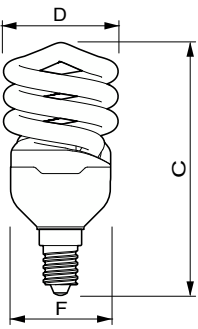

Tornado T2

Mechanical and Housing

Bulb Shape	Spiral
------------	--------

Approval and Application

Mercury (Hg) Content (Max)	2.0 mg
Mercury (Hg) Content (Nom)	1.5 mg
Energy Consumption kWh/1000 h	12 kWh

Product Data

Dimensional drawing

Product	D (max)	C (max)	F (max)
Tornado T2 12W CDL E14 220-240V 1PF/6	47.5 mm	104.0 mm	40.5 mm