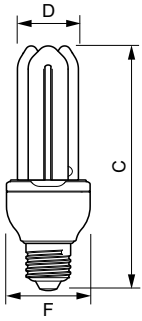

### Product data

General Information	
Cap base	E27 [ E27]
Nominal lifetime (nom.)	6000 h
Switching cycle	6000X
Light Technical	
Colour code	827 [ CCT of 2,700 K]
Luminous flux (nom.)	1430 lm
Luminous flux (rated) (nom.)	1430 lm
Colour designation	Warm White (WW)
Lumen maintenance 2,000 hours (nom.)	88 %
Chromaticity coordinate X (nom.)	463
Chromaticity coordinate Y (nom.)	420
Correlated colour temperature (nom.)	2700 K
Luminous efficacy (rated) (nom.)	62 lm/W
Color rendering index (nom.)	82
LLMF at end of nominal lifetime (nom.)	70 %
Operating and Electrical	
Input frequency	50 or 60 Hz
Power (Rated) (Nom)	23.0 W
Lamp current (nom.)	160 mA
Wattage equivalent	102 W
Starting time (nom.)	0.3 s
Warm-up time to 60% light (min.)	5 s

Warm-up time to 60% light (max.)	40 s
Power factor (nom.)	0.6
Voltage (Nom)	220-240 V
Controls and Dimming	
Dimmable	No
Approval and Application	
Energy efficiency label (EEL)	A
Mercury (Hg) content (max.)	2.0 mg
Mercury (Hg) content (nom.)	1.5 mg
Energy Consumption kWh/1000 h	23 kWh

Product Data	
Full product code	871829121683400
Order product name	Economy Stick 23W WW E27 220-240 1PF/6
EAN/UPC – product	8718291216834
Order code	21683400
Numerator – quantity per pack	1
Numerator – packs per outer box	6
Material no. (12NC)	929689156101
Net weight (piece)	0.072 kg

### Dimensional drawing

Product	D (max)	C (max)	F (max)
Economy Stick 23W WW E27 220-240 1PF/6	36.0 mm	160 mm	48.4 mm

ESSENG Erp 23W WW E27 220-240V 50/60Hz