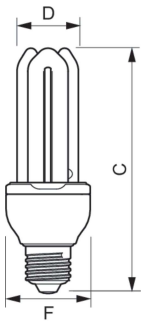

Product data

General Information		Operating and Electrical	
Cap-Base	E27 [E27]	Correlated Color Temperature (Nom)	2700 K
Nominal lifetime	6,000 hour(s)	Luminous Efficacy (rated) (Nom)	62 lm/W
Switching Cycle	6,000	Color rendering index (CRI)	82
Rated Lifetime (Hours)	6,000 hour(s)	LLMF At End Of Nominal Lifetime (Nom)	70 %
Lighting Technology	Compact Fluorescent Integrated		
Light Technical			
Color Code	827 [CCT of 2700K]	Line Frequency	50 or 60 Hz
Luminous Flux	1,430 lm	Input Frequency	50 or 60 Hz
Color Designation	Warm White (WW)	Power Consumption	23.0 W
Chromaticity Coordinate X (Nom)	463	Lamp Current (Nom)	160 mA
Chromaticity Coordinate Y (Nom)	420	Starting Time (Nom)	0.3 s
		Power Factor (Fraction)	0.6

ESSENTIAL

Voltage (Nom)	220-240 V
Controls and Dimming	
Dimmable	No
Mechanical and Housing	
Bulb Shape	Stick
Approval and Application	
Mercury (Hg) Content (Max)	2.0 mg
Mercury (Hg) Content (Nom)	1.5 mg
Energy Consumption kWh/1000 h	23 kWh

Dimensional drawing

Product	D (max)	C (max)	F (max)
UAE Essential 23W WW E27 1CT/12	36.0 mm	160 mm	48.4 mm