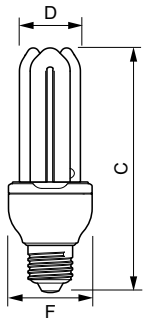

Economy stick

Economy Stick 23W CDL E27 220-240 1PF/6

Entry non-covered energy saving lamp, Long life with low energy consumption.
Product consists of Philips quality at everyday low price

Product data

General Information	
Cap-Base	E27 [E27]
Nominal Lifetime (Nom)	6000 h
Switching Cycle	6000X
Light Technical	
Colour Code	865 [CCT of 6500K]
Luminous Flux (Nom)	1390 lm
Luminous Flux (Rated) (Nom)	1390 lm
Colour Designation	Cool Daylight
Lumen Maintenance 2000 h (Nom)	88 %
Chromaticity Coordinate X (Nom)	313
Chromaticity Coordinate Y (Nom)	337
Colour Temperature, horizontal (Nom)	6500 K
Luminous Efficacy (rated) (Nom)	61 lm/W
Colour Rendering Index horiz (Nom)	80
LLMF At End Of Nominal Lifetime (Nom)	70 %
Operating and Electrical	
Input Frequency	50 or 60 Hz
Power (Rated) (Nom)	23.0 W
Lamp Current (Nom)	160 mA
Starting Time (Nom)	0.3 s
Warm Up Time to 60% Light (Min)	5 s

Warm Up Time to 60% Light (Max)	40 s
Power Factor (Nom)	0.6
Voltage (Nom)	220-240 V

Controls and Dimming	
Dimmable	No

Approval and Application	
Energy Efficiency Label	A
Mercury (Hg) Content (Max)	2.0 mg
Mercury (Hg) Content (Nom)	1.5 mg
Energy Consumption kWh/1000 h	23 kWh

Product Data	
Full product code	871829121681000
Order product name	Economy Stick 23W CDL E27 220-240 1PF/6
EAN/UPC - Product	8718291216810
Order code	21681000
Numerator - Quantity Per Pack	1
Numerator - Packs per outer box	6
Material Nr. (12NC)	929689156201
Net Weight (Piece)	0.072 kg

Warnings and Safety

Economy stick

Dimensional drawing

Product	D (max)	C (max)	F (max)
Economy Stick 23W CDL E27 220-240 1PF/6	36.0 mm	160 mm	48.4 mm

ESSENGG Erp 23W CDL E27 220-240V 50/60Hz