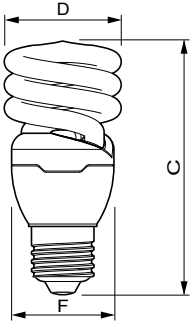

Controls and Dimming	
Dimmable	no

Approval and Application	
Energy efficiency label (EEL)	A
Energy Consumption kWh/1000 h	15 kWh

Product Data	
Full product code	871829113805100
Order product name	TORNADO 15W CDL E27 220-240V 1PF/6

TORNADO

EAN/UPC – product	8718291138051
Order code	929689848205
Numerator – quantity per pack	1
Numerator – packs per outer box	6

Material no. (12NC)	929689848205
Net weight (piece)	0.054 kg

Warnings and Safety

Dimensional drawing

Product	D (max)	C (max)	F (max)
TORNADO 15W CDL E27 220-240V 1PF/6	51.5 mm	107.5 mm	42.5 mm

QSPIR-F 15W/865 E27 220-240V 50/60Hz