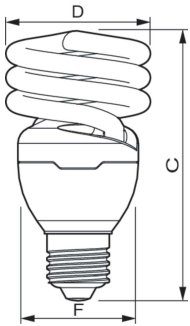

Product data

General Information		Operating and Electrical	
Cap-Base	E27 [E27]	Correlated Color Temperature (Nom)	2700 K
Nominal lifetime	8,000 hour(s)	Luminous Efficacy (rated) (Nom)	67 lm/W
Switching Cycle	5,000	Color rendering index (CRI)	82
Rated Lifetime (Hours)	8,000 hour(s)	LLMF At End Of Nominal Lifetime (Nom)	70 %
Lighting Technology	Compact Fluorescent Integrated	Line Frequency	50 or 60 Hz
Light Technical		Input Frequency	50 or 60 Hz
Color Code	827 [CCT of 2700K]	Power Consumption	23 W
Luminous Flux	1,550 lm	Lamp Current (Nom)	170 mA
Color Designation	Warm White (WW)	Starting Time (Nom)	0.3 s
Chromaticity Coordinate X (Nom)	463	Power Factor (Fraction)	0.6
Chromaticity Coordinate Y (Nom)	420		

TORNADO

Voltage (Nom)	220-240 V
Controls and Dimming	
Dimmable	No
Mechanical and Housing	
Bulb Shape	Spiral
Approval and Application	
Mercury (Hg) Content (Nom)	2 mg
Energy Consumption kWh/1000 h	23 kWh

Product Data	
Order product name	TORNADO 24W WW E27 220-240V 1PF/6
Full product name	TORNADO 24W WW E27 220-240V 1PF/6
Full product code	871829113819800
Order code	929689848506
Material Nr. (12NC)	929689848506
Numerator - Quantity Per Pack	1
EAN/UPC - Product/Case	8718291138198
Numerator - Packs per outer box	6
EAN/UPC - Case	8718291138204

Dimensional drawing

Product	D (max)	C (max)	F (max)
TORNADO 24W WW E27 220-240V 1PF/6	61.5 mm	118.5 mm	50.5 mm