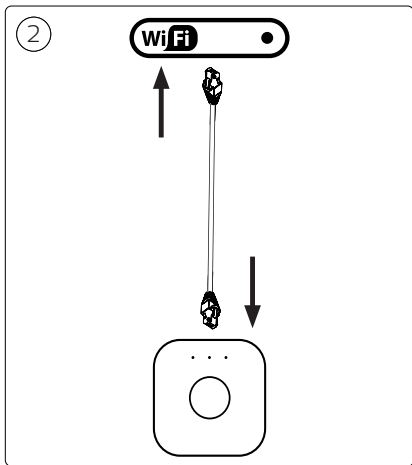

PHILIPS

hue personal wireless lighting

Bridge

www.philips-hue.com/support

Signify North America Corporation
200 Franklin Square Drive
Somerset, NJ 08873, USA

Signify Canada Ltd./Signify Canada Ltée.
281 Hillmount Road,
Markham, ON, Canada L6C 2S3
Questions or Comments / Questions ou commentaires :
1-800-555-0050