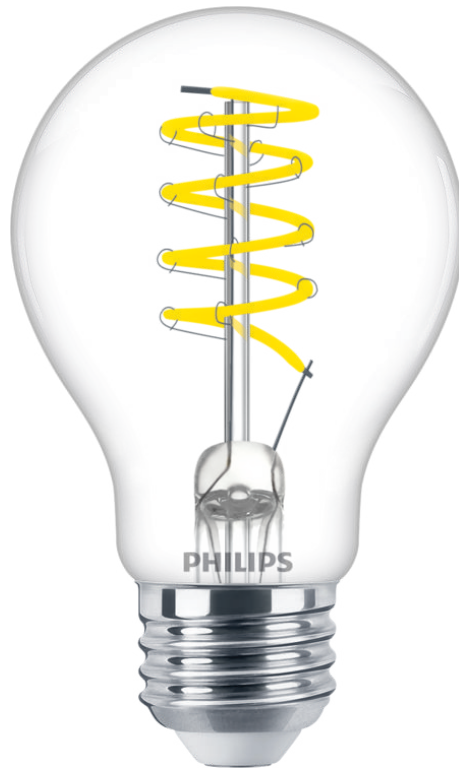

PHILIPS

Bulb (Dimmable)

LED

5.5W-40W

E26

Daylight

Dimming

046677565770

State-of-the-art LED light bulb for the home

State-of-the-art LED light bulb providing a general lighting solution for daily indoor activities. You will save on energy costs immediately and reduce the frequency of bulb replacements, without compromising on the quality of your lighting.

Glass Clear Design

The look you love, the performance you expect. Classic clear glass designs that replicate the beautiful sparkling light of traditional bulbs, for a perfect fit throughout your home.

Specifications

Bulb characteristics

- Dimmable: Only with specific dimmers
- Intended use: Indoor/Outdoor
- Lamp shape: Non directional bulb
- Socket: E26
- Type of glass: Clear
- Bulb Finish: Clear

Bulb dimensions

- Height: 10.5 cm
- Width: 6 cm