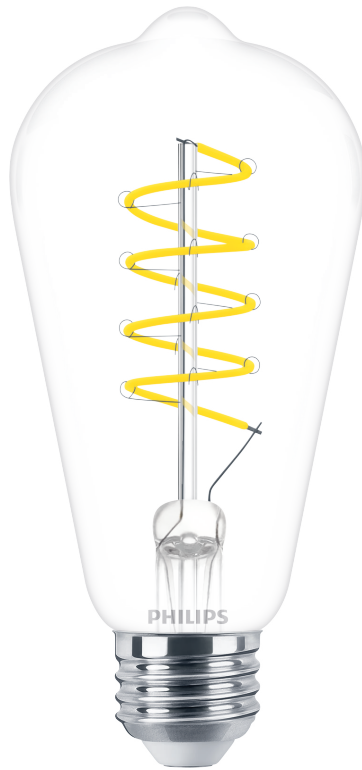

PHILIPS

Bulb (Dimmable)

LED

5.5W-60W

E26

Bright White

Dimming

046677565824

Glass Clear Design

The look you love, the performance you expect. Classic clear glass designs that replicate the beautiful sparkling light of traditional bulbs, for a perfect fit throughout your home.

Specifications

Bulb characteristics

- Dimmable: Only with specific dimmers
- Intended use: Indoor/Outdoor
- Lamp shape: Non directional bulb
- Socket: E26
- Technology: LED
- Type of glass: Clear

Bulb dimensions

- Height: 13.7 cm
- Weight: 0.048 kg
- Width: 6.4 cm

Power consumption

- Energy Star Certified: Yes
- Power factor: 0.7
- Voltage: 120 V
- Wattage: 5.5 W
- Wattage equivalent: 60 W

Product dimensions & weight

- Length: 13.7 cm

Rated values

- Rated beam angle: 330 degree(s)
- Rated lifetime: 15,000 hour(s)
- Rated luminous flux: 500 lumen
- Rated power: 5.5 W