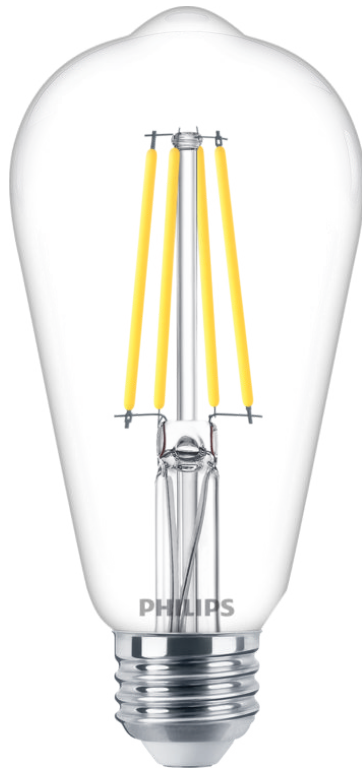

PHILIPS

Candle & Lustre
(Dimmable)

LED

8W-75W

E26

Warm Glow

Dimming

046677566364

State-of-the-art LED light bulb for the home

State-of-the-art LED light bulb providing a general lighting solution for daily indoor activities. You will save on energy costs immediately and reduce the frequency of bulb replacements, without compromising on the quality of your lighting.

Glass Clear Design

The look you love, the performance you expect. Classic clear glass designs that replicate the beautiful sparkling light of traditional bulbs, for a perfect fit throughout your home.

Specifications

Bulb characteristics

- Dimmable: Only with specific dimmers
- Intended use: Indoor/Outdoor
- Lamp shape: Non directional bulb
- Socket: E26
- Technology: LED
- Type of glass: Clear

Bulb dimensions

- Height: 13.7 cm
- Weight: 0.045 kg
- Width: 6.4 cm