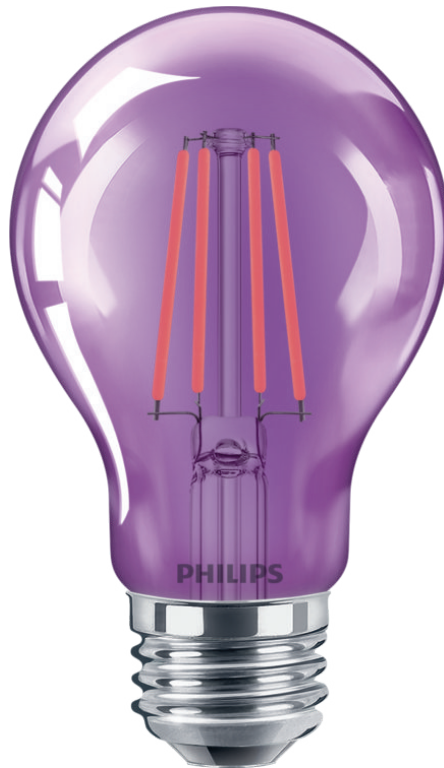

PHILIPS

Bulb

LED

4W-40W

E26

Purple

046677568887

Brighten your home with infinite possibilities.

Philips LED energy-saving colored bulbs provide instant brightness and make colors appear more vivid. Ideal for special activities and occasions.

Choose a simple replacement for your old bulbs

- Similar shape and size as standard incandescent bulb

Choose for a sustainable solution

- Saves up to 80% Energy

Light beyond illumination

- Colored Bulbs Classic Glass

Highlights

Replaces standard incandescent

With its beautiful design and familiar shape, this energy-saving LED bulb is the perfect sustainable replacement for traditional incandescent bulbs.

Bulb characteristics

- Dimmable: No
- Intended use: Indoor/Outdoor
- Lamp shape: Non directional bulb
- Socket: E26
- Bulb Finish: Purple
- Bulb Material: Glass

Bulb dimensions

- Height: 10.6 cm
- Width: 6 cm