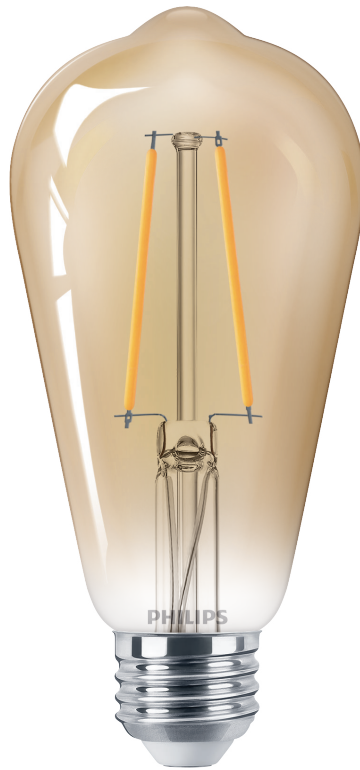

# PHILIPS

Bulb (Dimmable)

LED

4.4W-40W

E26

Amber Light

Dimming

046677573966

## State-of-the-art LED light bulb for the home

State-of-the-art LED light bulb providing a general lighting solution for daily indoor activities. You will save on energy costs immediately and reduce the frequency of bulb replacements, without compromising on the quality of your lighting.

### High quality light

- Amber light

## Bulb characteristics

- Dimmable: Only with specific dimmers
- Intended use: Indoor/Outdoor
- Lamp shape: Non directional bulb
- Socket: E26
- Technology: LED
- Type of glass: Amber