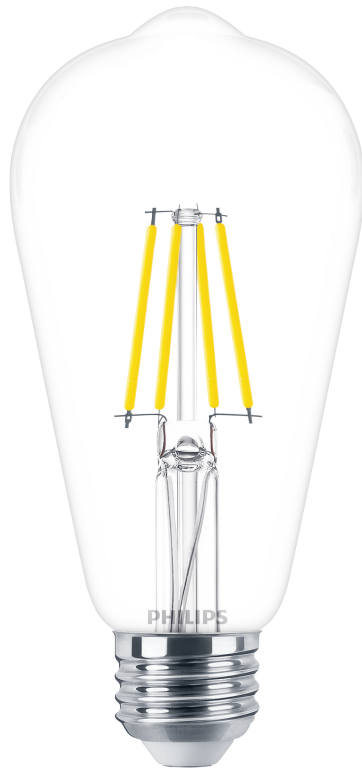

PHILIPS

Bulb (Dimmable)

LED

4.4W-40W

E26

Soft White

Dimming

046677573980

High quality light

- True incandescent-like warm white light

Designed to be seen, looks good on and off

- Classic glass LED

Highlights

Incandescent-like warm white

This bulb has a color temperature of 2700K, providing you with a warm, tranquil atmosphere, perfect for relaxing. This 2700K light is ideal for home lighting design

Glass Clear Design

The look you love, the performance you expect. Classic clear glass designs that replicate the beautiful sparkling light of traditional bulbs, for a perfect fit throughout your home.

Specifications

Bulb characteristics

- Dimmable: Only with specific dimmers
- Intended use: Indoor/Outdoor
- Lamp shape: Non directional bulb
- Socket: E26
- Technology: LED
- Type of glass: Clear

Bulb dimensions

- Height: 13.7 cm
- Weight: 0.043 kg
- Width: 6.4 cm