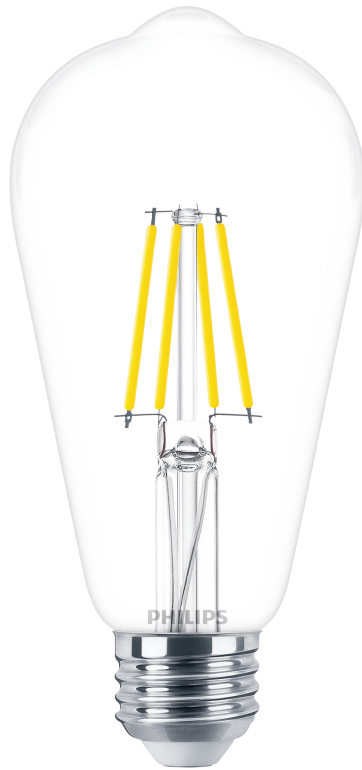

PHILIPS

Bulb (Dimmable)

LED

4.4W-40W

E26

Daylight

Dimming

046677573997

High quality light

- Natural day light

Designed to be seen, looks good on and off

- Classic glass LED

Highlights

Natural day light

This bulb has a color temperature of 5000K, creating a lighting effect that is very close to that of natural daylight. Natural daylight helps with focus and making details easier to see.

Glass Clear Design

The look you love, the performance you expect. Classic clear glass designs that replicate the beautiful sparkling light of traditional bulbs, for a perfect fit throughout your home.

Specifications

Bulb characteristics

- Dimmable: Only with specific dimmers
- Intended use: Indoor/Outdoor
- Lamp shape: Non directional bulb
- Socket: E26
- Technology: LED
- Type of glass: Clear

Bulb dimensions

- Height: 13.7 cm
- Weight: 0.043 kg
- Width: 6.4 cm